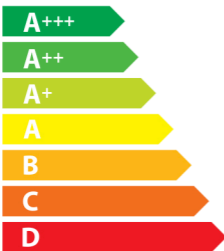

A+

44

kWh/annum

A_{BCDEFG}

A_{BCDEFG}

A **B**_{CDEFG}

57 dB

65/2014