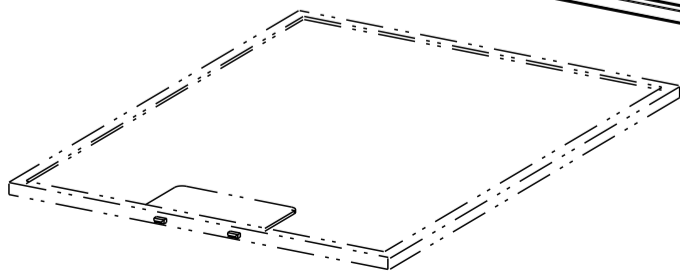

500 *

600 *

100 *

6

5

3

4

2

Created by Romani, Fabio	
Denomination EXPLODE SQUARCLE/SZ LED E14	
Rif. SQUARCLE/SZ E14	
Modif.by -	
Approved by Romani, Fabio	
Approval date 16-Jul-2020	
Doc. status Released	
Drawing N. 325114_780	Rev 01