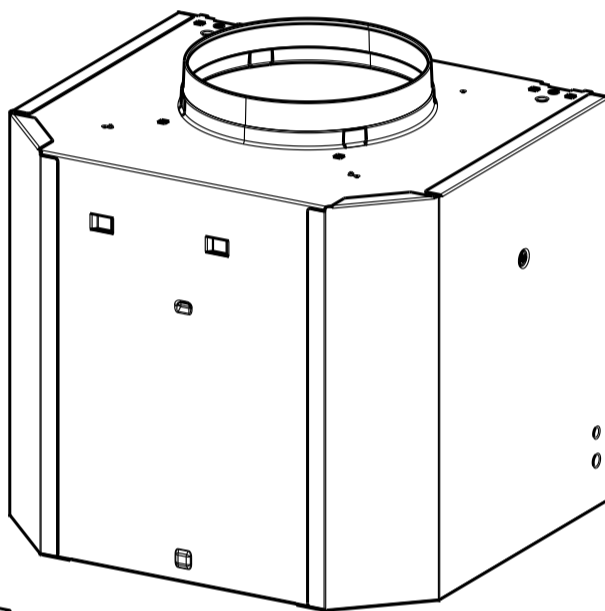

500 *

600 *

100 *

6

5

3

4

2

Created by Romani, Fabio	
Denomination EXPLODE SQUARCLE/SZ LED E14	
Rif. SQUARCLE/SZ E14	
Modif.by -	
Approved by Romani, Fabio	
Approval date 16-Jul-2020	
Doc. status Released	
Drawing N. 325114_780	Rev 01