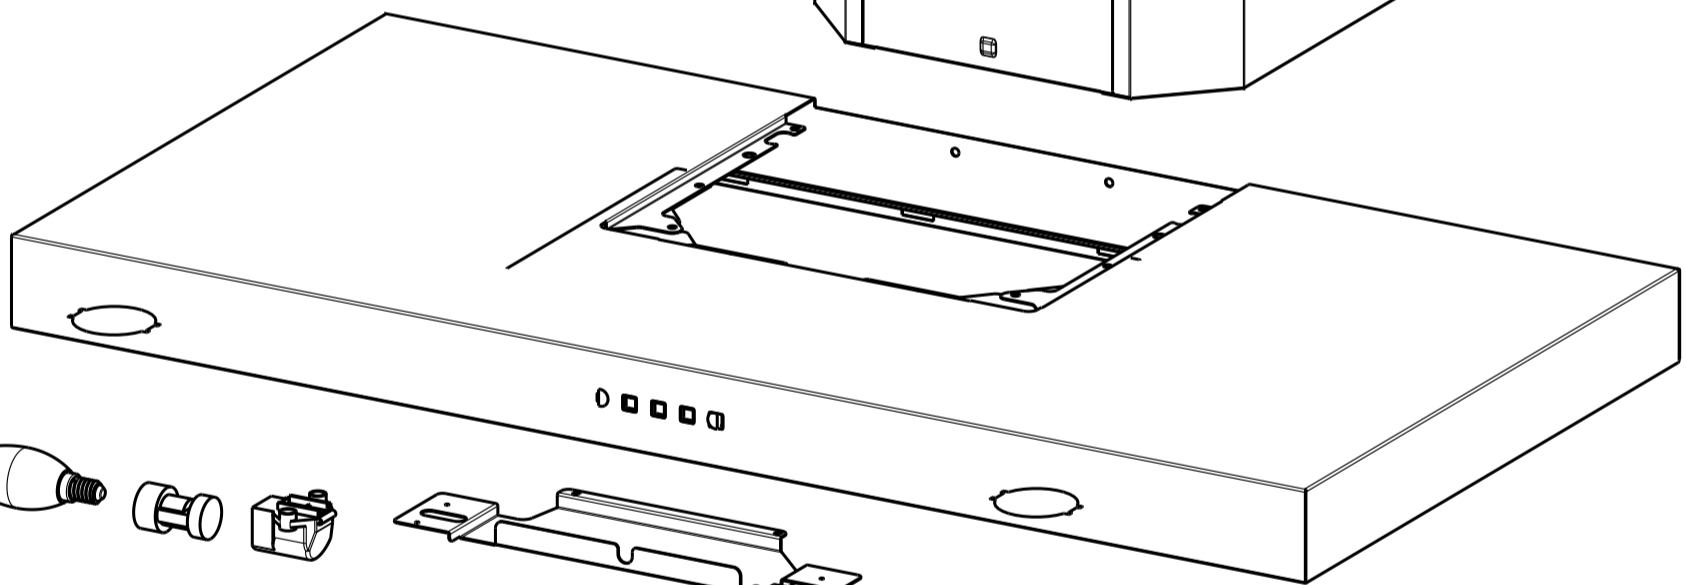

500 *

600 *

100 *

6

5

3

4

2

Created by Romani, Fabio	
Denomination EXPLODE SQUARCLE/SZ LED E14	
Rif. SQUARCLE/SZ E14	
Modif.by -	
Approved by Romani, Fabio	
Approval date 16-Jul-2020	
Doc. status Released	
Drawing N. 325114_780	Rev 01