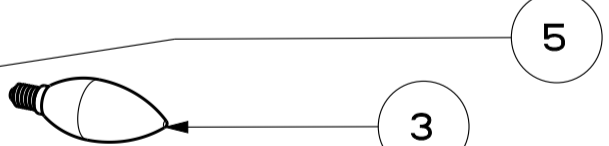

500 *

600 *

100 *

6

5

3

4

2

Created by Romani, Fabio	
Denomination EXPLODE SQUARCLE/SZ LED E14	
Rif. SQUARCLE/SZ E14	
Modif.by -	
Approved by Romani, Fabio	
Approval date 16-Jul-2020	
Doc. status Released	
Drawing N. 325114_780	Rev 01