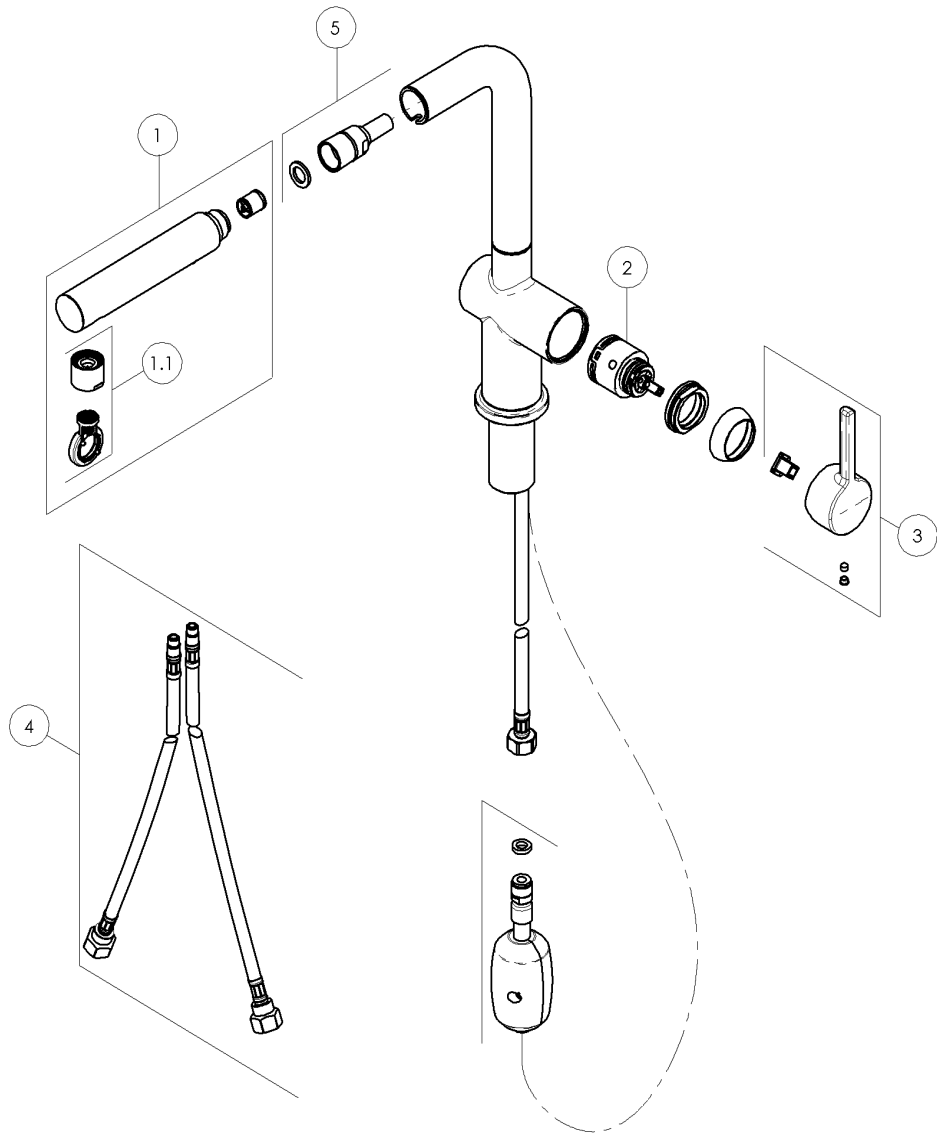

FRANKE

115.0653.391

TAP ACTIVE WINDOW PULL OUT 2 JETS CHR

N°	Item	Description	Fun
01	-RDO142/195-FCR	SHOWERHEAD	133.0660.998
01.1	-RAE219/69-FCR	AERATOR + KEY	133.0661.013
02	-RCR350-F	CARTRIDGE CM. 35	133.0173.623
03	-RLE187/89-FCR	LEVER	133.0660.985
04	-RTUK203/153-F	CONNECTION HOSE	133.0660.879
05	-RFX135/72-F	FLEXIBLE HOSE	133.0660.989