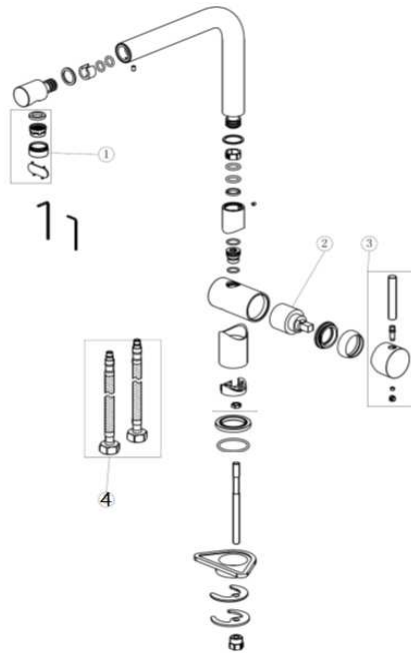

Line: Samoa

Model: Spray HP Chrome

FUN:115.0046.072

Supplier Code:5000031

SPARE PARTS LIST

| Code in BOM | FAS P/N  | Fun No       | EAN           | Description        | QTY |
|-------------|----------|--------------|---------------|--------------------|-----|
| 1           | 4011983  | 133.0255.835 | 7612980886562 | Aerator            | 1   |
| 2           | 4011996  | 133.0256.177 | 7612980894918 | Cartridge          | 1   |
| 3           | 4010298  | 133.0051.601 | 7612980273270 | Handle             | 1   |
| 4           | 27807504 | 133.0572.214 | 7612985660624 | Supply Hose (2pcs) | 1   |