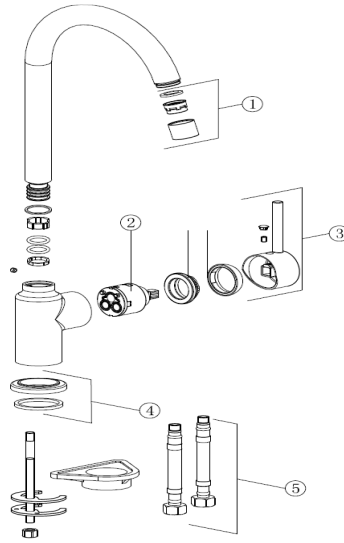

Line: Pola

Model: swivel HP Coffee

FUN:115.0622.949

Supplier Code:5000031

FRANKE

SPARE PARTS LIST

Code in BOM	FAS P/N	Fun No	EAN	Description	Qty
1	27805492	133.0633.295	7612985933674	Aerator	1
2	27805483	133.0633.286	7612985933582	Cartridge	1
3	27805475	133.0633.278	7612985933506	Handle Set(Granite Colors CO)	1
4	27805494	133.0633.297	7612985933698	Base Ring	1
5	27805496	133.0633.299	7612985933711	supply hose 2 pcs	1