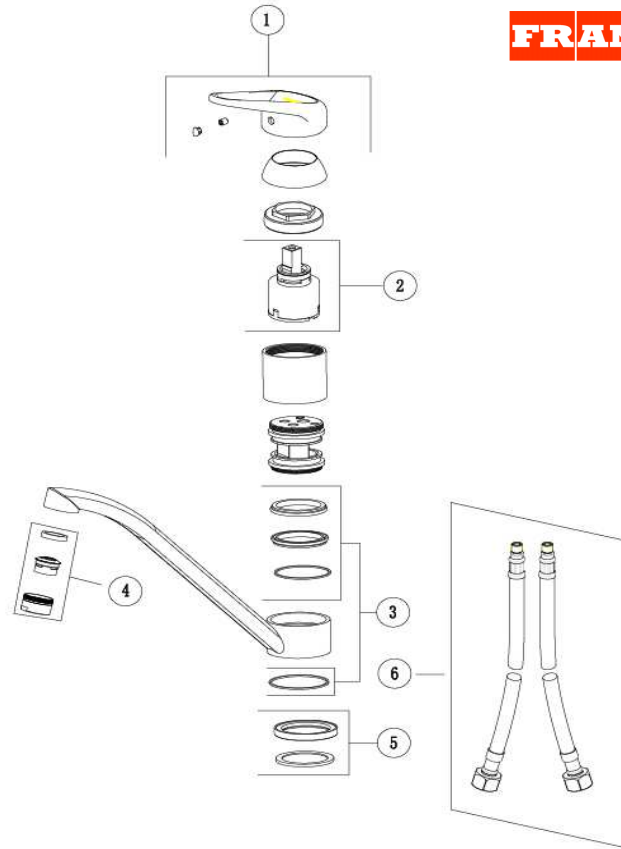

Line: NOVARA PLUS
 Model: Swivel HP Coffee
 FUN:115.0470.653
 Supplier Code:70700309

SPARE PARTS LIST

Code in BOM	FAS P/N	Fun No	EAN	Description	QTY
1	27803051	133.0485.862	7612981884819	handle	1
2	27802236	133.0382.190	7612981629939	cartridge	1
3	27802680	133.0457.251	7612981807849	gasket	1
4	27802237	133.0382.201	7612981629946	aerator	1
5	27802529	133.0429.039	7612981748616	base ring	1
6	27802242	133.0382.207	7612981629991	supply hose	1