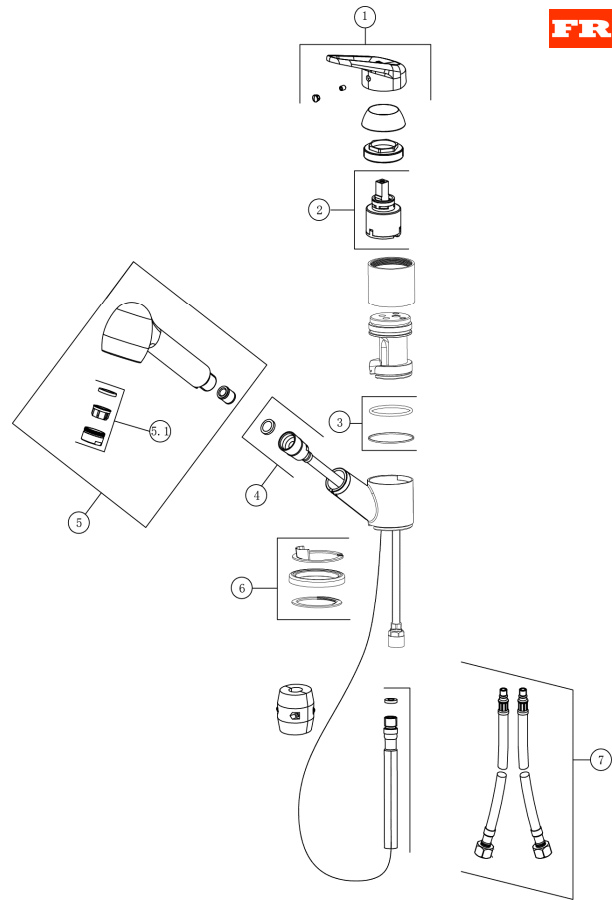

Line: NOVARA PLUS
 Model: Spray HP Coffee
 FUN:115.0470.663
 Supplier Code:70700309

SPARE PARTS LIST

Code in BOM	FAS P/N	Fun No	EAN	Description	QTY
1	27803051	133.0485.862	7612981884819	handle	1
2	27802236	133.0382.190	7612981629939	cartridge	1
3	27802682	133.0457.253	7612981807863	gasket	1
4	27802681	133.0457.252	7612981807856	shower hose	1
5	27803041	133.0485.610	7612981884277	sprayer	1
5.1	27802237	133.0382.201	7612981629946	aerator	1
6	27802530	133.0429.040	7612981748623	base ring	1
7	27802243	133.0382.208	7612981630003	supply hose 2pcs	1