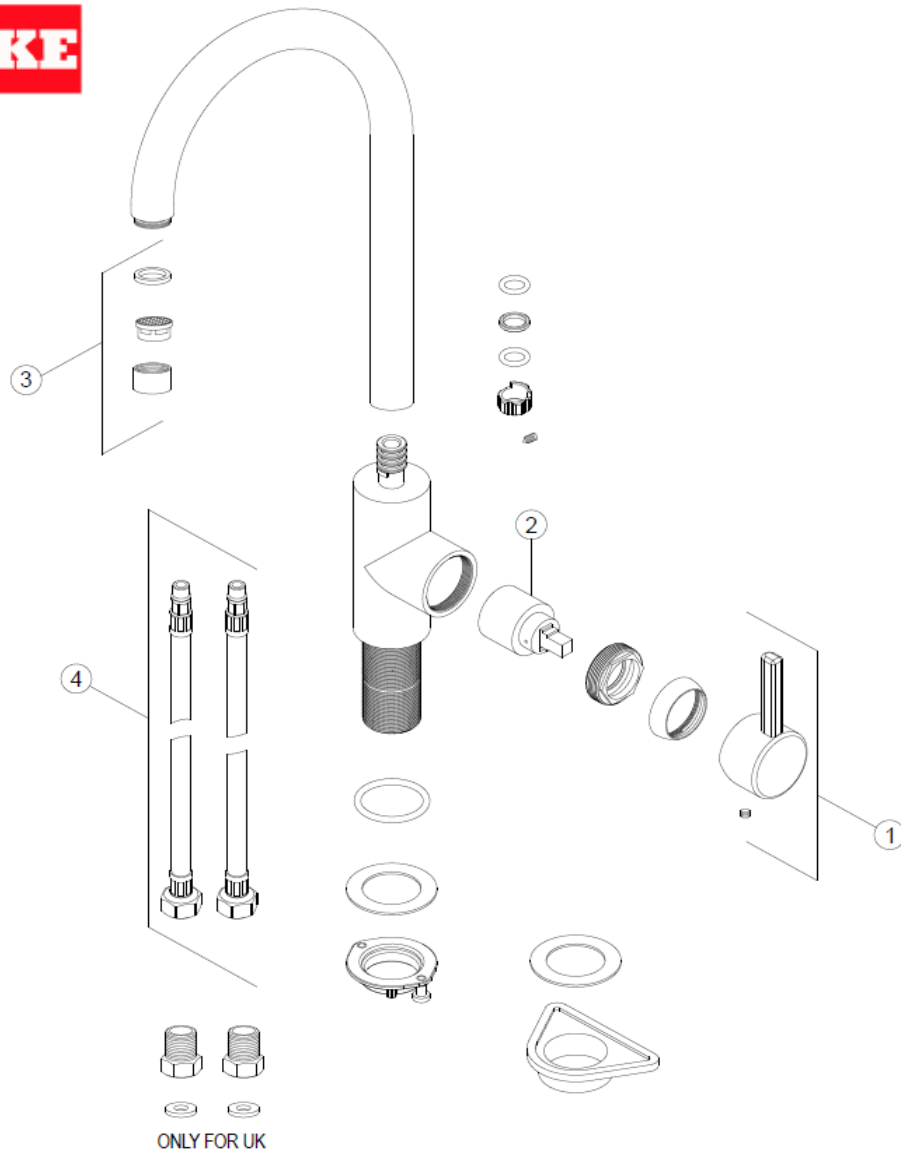

FRANKE

Eos Neo

115.0681.243 Gold

T12157LG-001

N°	Item	Description	Fun
1	199001128	SP Tap Spout Handle ASM PVD-G	133.0683.080
2	199000204	SP tap Eos spout 90 cartridge SS	133.0464.738
3	199001131	SP Tap Nozzle Aerator ASM PVD-G	133.0683.754
4	190011459	SP Hose assembly	133.0438.195