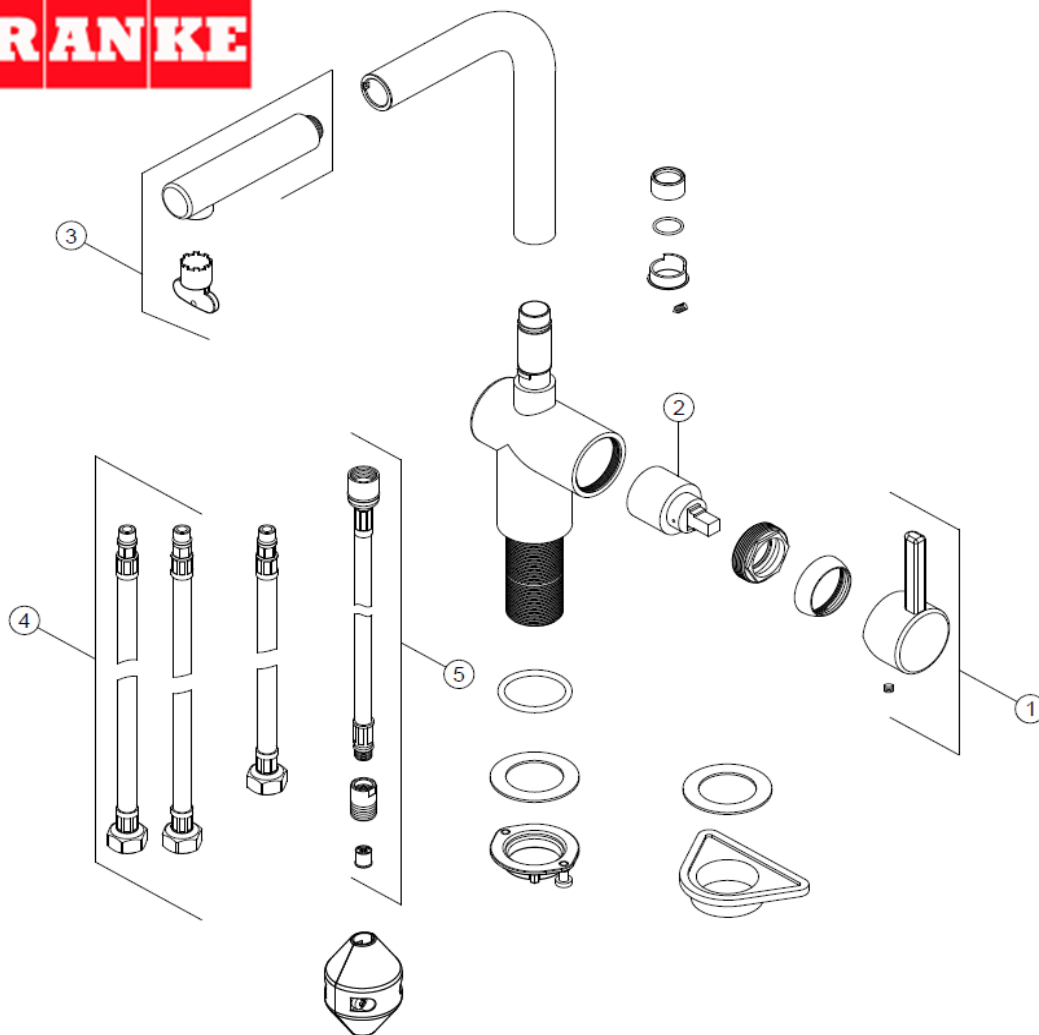

**FRANKE**

Atlas Neo

115.0681.242 Gold

T12139PLG-001

N°	Item	Description	Fun
1	199001128	SP Tap Spout Handle ASM,PVD-G,SS	133.0683.080
2	199000204	SP tap Eos spout 90 cartridge SS,Franke	133.0464.738
3	199001127	SP Tap shower assembly PVD-G with wrench	133.0683.201
4	190011459	SP Hose assembly,133.0438.195,FBS	133.0438.195
5	199000446	SP Tap Atlas Nozzle Hose with check valve	133.0560.580