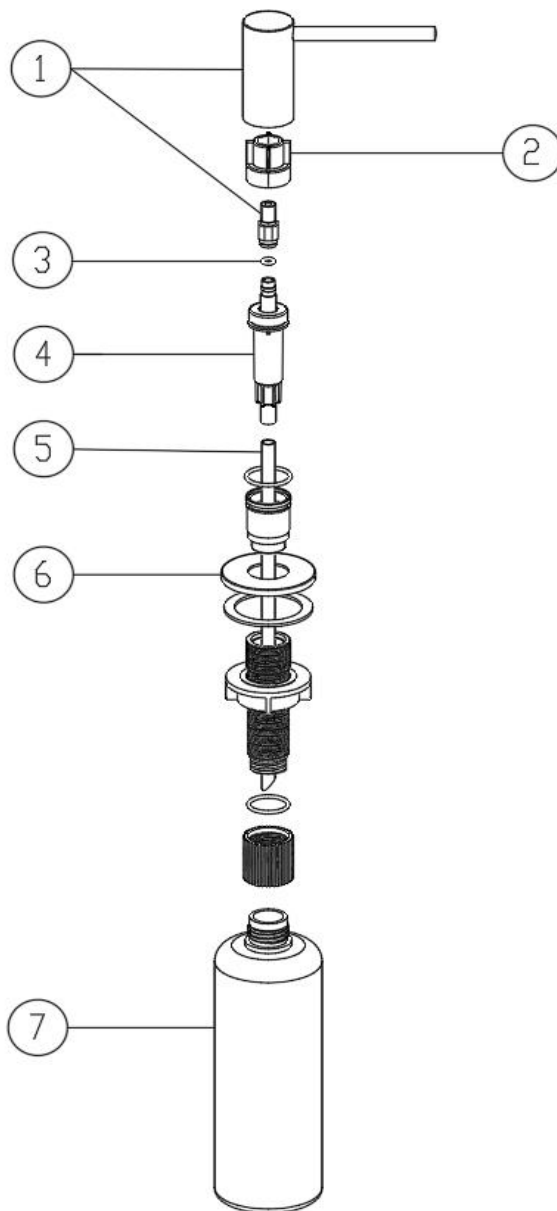

FRANKE

112.0625.483

P60030-000

N°	Item	Description	Fun
1	199000925	SP Soap dispenser press head	133.0641.876
2	199000935	SP Soap dispenser plastic connector	133.0641.886
3	199000936	SP Soap dispenser O-ring	133.0641.887
4	199000937	SP Soap dispenser pump	133.0641.888
5	199000938	SP Soap dispenser straw	133.0641.889
6	199000930	SP Soap dispenser base	133.0641.881
7	199000939	SP Soap dispenser bottle	133.0641.890