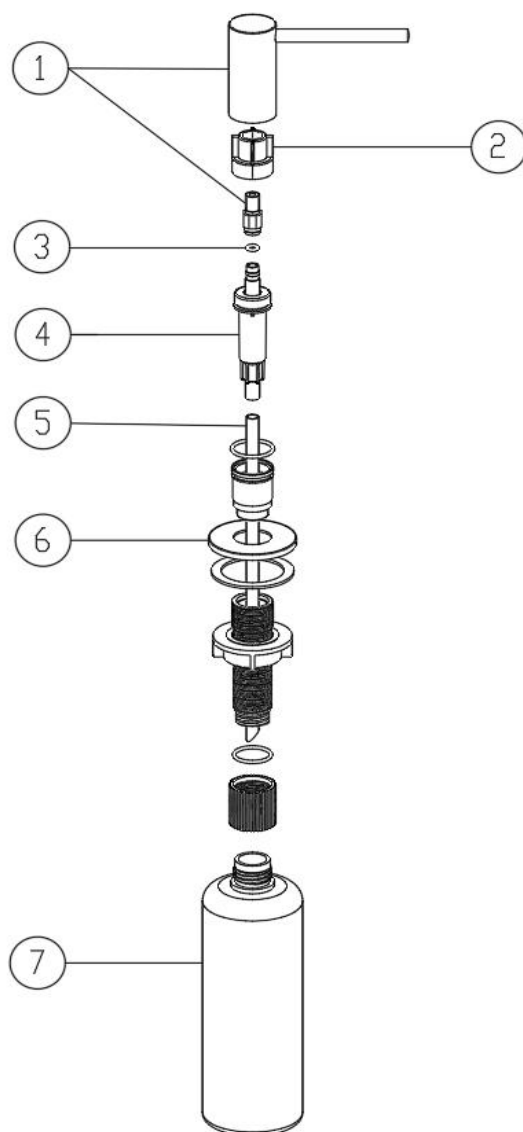

FRANKE

112.0625.486

P60030-003

N°	Item	Description	Fun
1	199000928	SP Soap dispenser press head, PVD-RG	133.0641.879
2	199000935	SP Soap dispenser plastic connector	133.0641.886
3	199000936	SP Soap dispenser O-ring	133.0641.887
4	199000937	SP Soap dispenser pump	133.0641.888
5	199000938	SP Soap dispenser straw	133.0641.889
6	199000933	SP Soap dispenser base, PVD-RG	133.0641.884
7	199000939	SP Soap dispenser bottle	133.0641.890