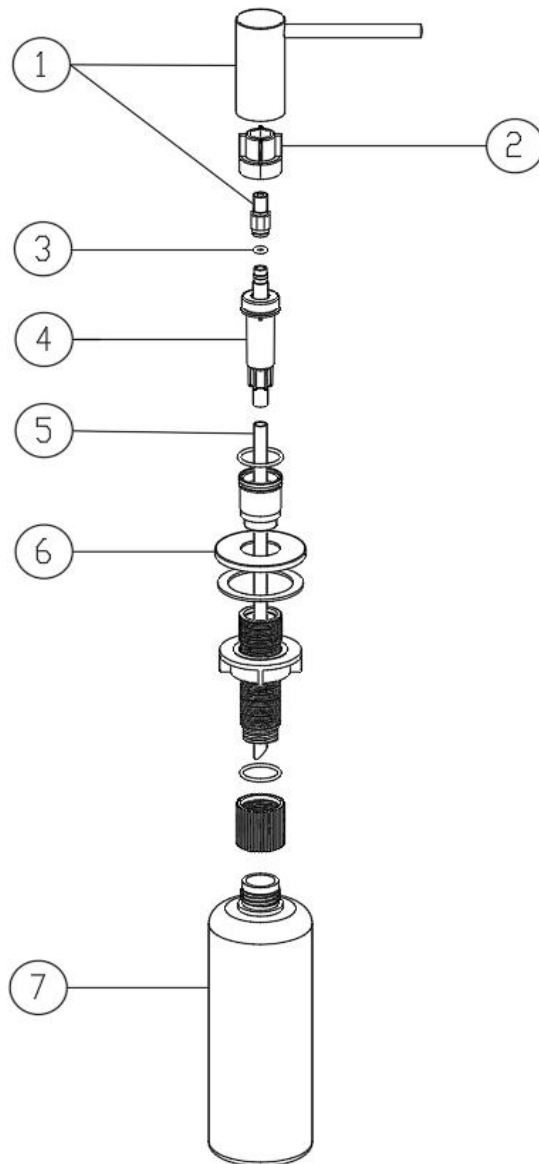

**FRANKE**

112.0625.487

P60030-004

N°	Item	Description	Fun
1	199000929	SP Soap dispenser press head, PVD-CG	133.0641.880
2	199000935	SP Soap dispenser plastic connector	133.0641.886
3	199000936	SP Soap dispenser O-ring	133.0641.887
4	199000937	SP Soap dispenser pump	133.0641.888
5	199000938	SP Soap dispenser straw	133.0641.889
6	199000934	SP Soap dispenser base, PVD-CG	133.0641.885
7	199000939	SP Soap dispenser bottle	133.0641.890