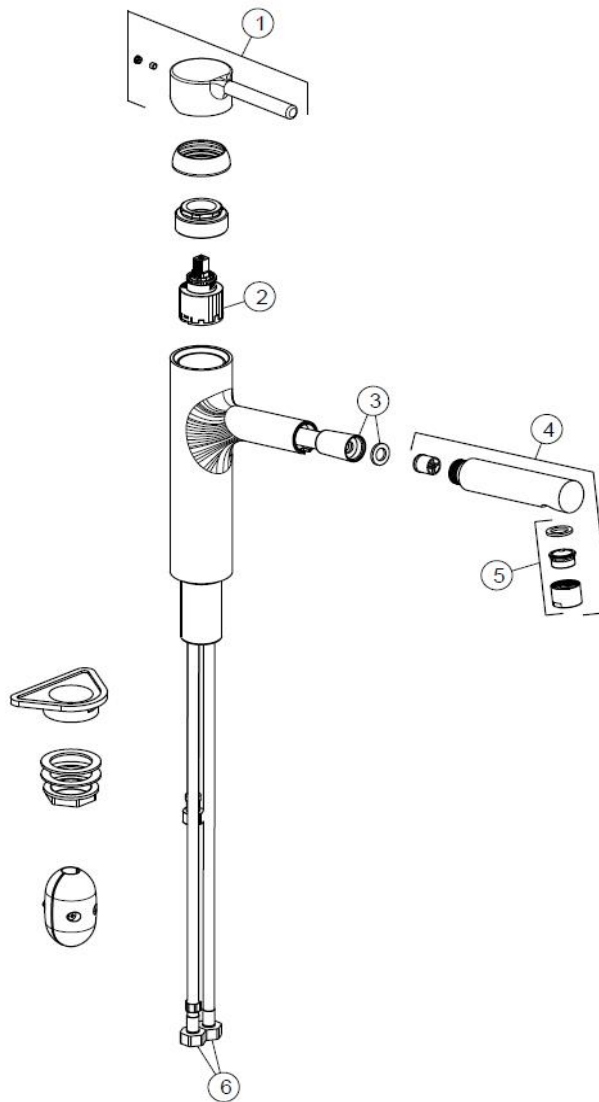

Line: CENTRO
 Model: Pull-Out Single Jet - Matte Black
 FUN: 115.0621.592
 Supplier Code: 64NS576TCCE1FK

Spare parts list

#	Supplier Code	FUN	EAN	Description	Qty
1	64NS910/583CE1RBFSEFK	133.0637.833	761298595280	Complete Centro Handle - Matte Black	1
2	53CC956KN35AR3FSFK	133.0637.783	7612985952316	Cartridge - ECO with double stop	1
3	53NR587/591UTFKTIFK	133.0634.374	761298593868	Flex - Nylon DN8 - G1/2" - M14 1600mm Black with washer	1
4	64NS586TC90UTOLVFK	133.0637.837	7612985952842	Complete Shower Kit - Brass Shower with aerator - Matte Black	1
5	78NS682B17PLNEFK	133.0637.838	7612985952859	Aerator Kit - M22x1 Female - Class B Laminar - Matte Black	1
5.1	78NS682B17PNEFK	133.0639.144	761298596203	Aerator Kit - M22x1 Female - Class B - Matte Black	1
6	64AE9503/8608X1SETFK	133.0618.981	7612985851299	Kit of 2 Flexibles - M8x1 DN6 - G3/8" - L600 - neutral	1