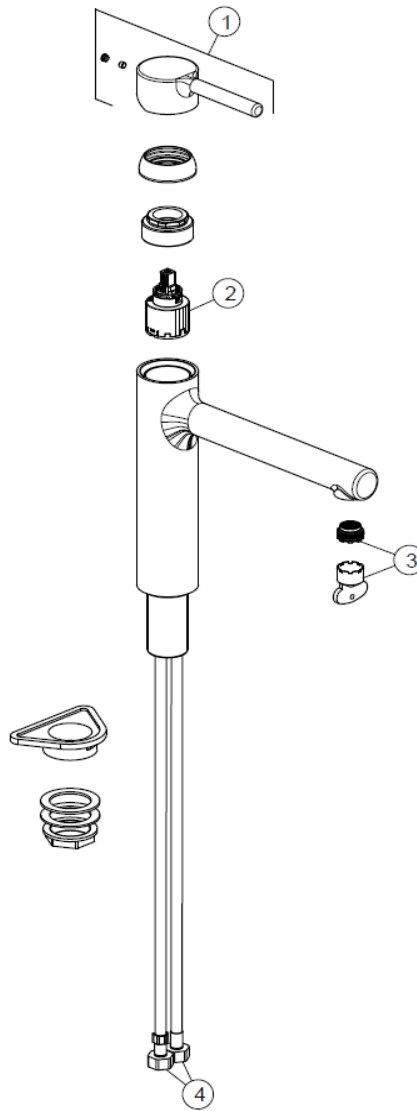

Line: CENTRO
 Model: Swivel - Chrome
 FUN: 115.0600.095
 Supplier Code: 64CR583CEFK

Spare parts list

#	Supplier Code	FUN	EAN	Description	Qty
1	64CR910/583CE1RBFSEFK	133.0637.787	7612985952354	Complete Centro Handle - Chrome	1
2	53CC956KN35AR3FSEFK	133.0637.783	7612985952316	Cartridge - ECO with double stop	1
3	53G5682LCAHLNESETEFK	133.0637.785	7612985952330	Laminar aerator - M21,5X1 - Class B with Key	1
3.1	53G5682LCAHNESETEFK	133.0638.726	7612985960496	Aerator - M21,5X1 - Class B with Key	1
4	64AE9503/8608X1SETEFK	133.0618.981	7612985851299	Kit of 2 Flexibles - M8x1 DN6 - G3/8" - L600 - neutral	1