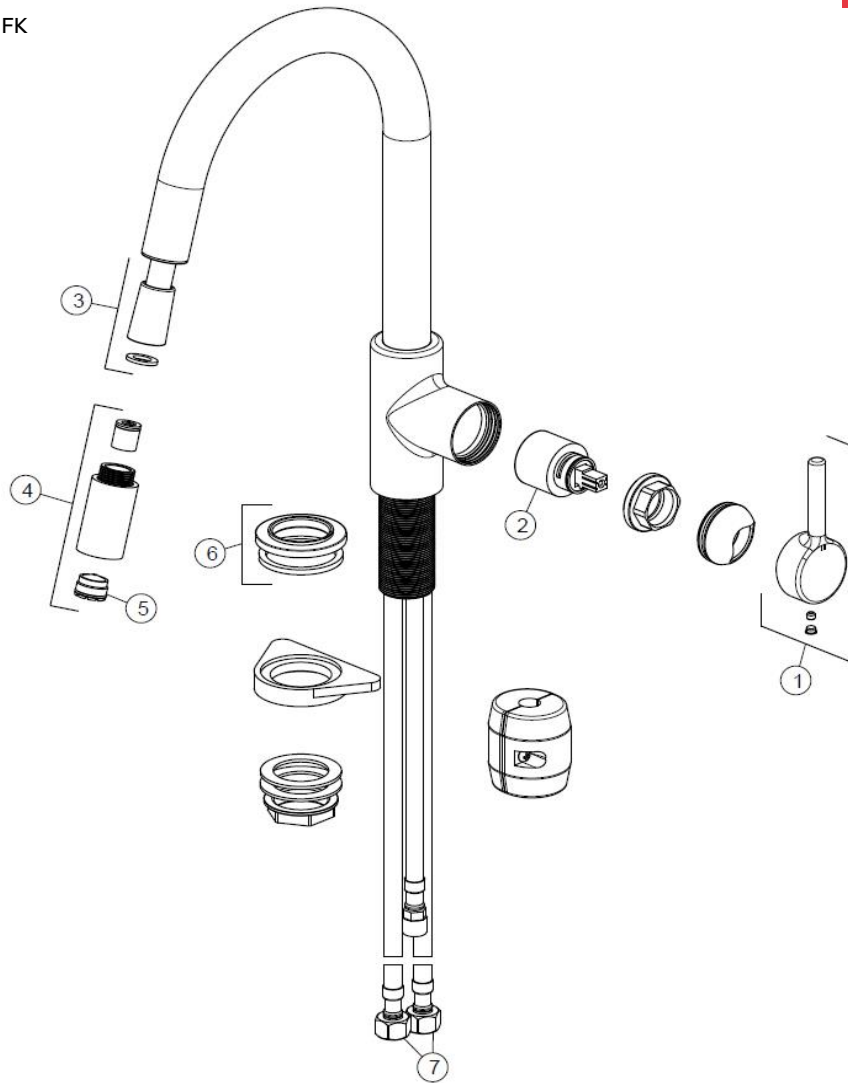

Line: LINA
 Model: Pull-Down - Chrome
 FUN: 115.0626.051
 Supplier Code: 64CR591LIFK

Spare parts list

#	Supplier Code	FUN	EAN	Description	Qty
1	64CR910/572LIRB1FSFK	133.0639.597	7612985963992	Complete Lina handle set	1
2	53CC956KJ35AFK	133.0574.430	7612985670111	Kerox cartridge	1
3	53G5587/591LIFFK	133.0639.628	7612985964197	Pull-down shower flexible	1
4	64CR591682DLIFK	133.0639.627	7612985964180	Complete shower head with aerator - Chromed	1
5	RKG5682DBCOFK	133.0639.626	7612985964173	Aerator M18x1 Neoperl	1
6	64CR572LIRFK	133.0639.624	7612985964159	Lina base ring + washer - Chromed	1
7	64AE950/572LISETFK	133.0639.623	7612985964142	Kit of 2 flexibles hose M8x1 500mm	1