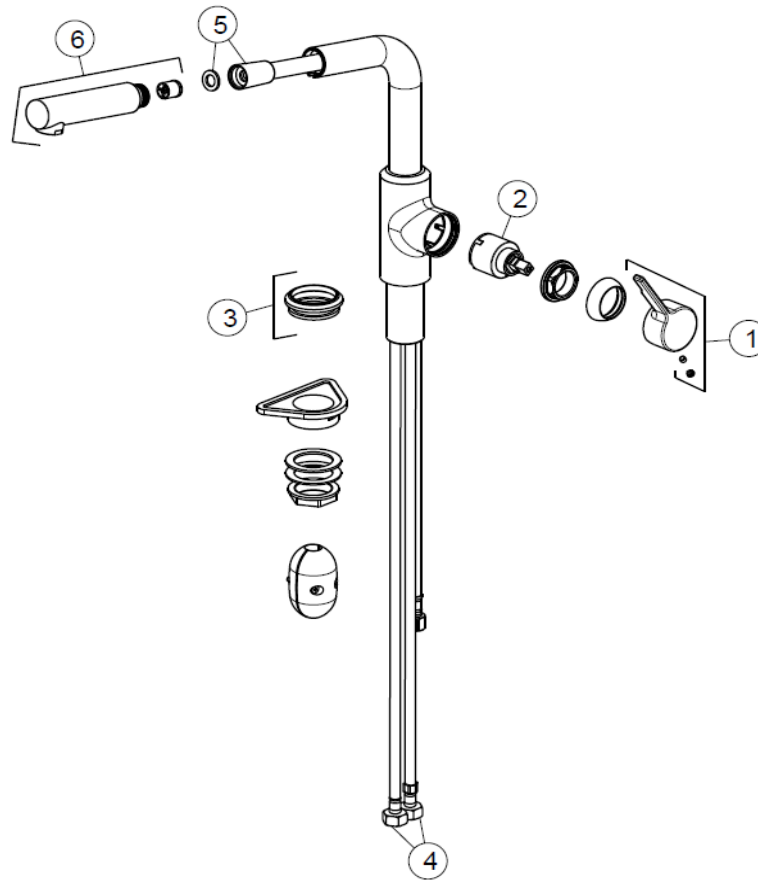

Line: URBAN TAP  
 Model: Pull-Out Chrome  
 FUN: 115.0595.083  
 Supplier Code: 64CR591/90UTFK

### Spare parts list

#	Supplier Code	FUN	EAN	Description	Qty
1	64CR910/572UTRB1FSFK	133.0618.976	7612985851244	Complete Urban Tap Handle - Chrome	1
2	53CC956K35AFKFSFK	133.0541.970	7612985525626	Kerox K35A ceramic disc cartridge - Franke marked	1
3	64CR572UTRFK	133.0618.979	7612985851275	Urban Tap Base Ring - Ø50 Chrome	1
4	64AE9503/8608X1SETFK	133.0618.981	7612985851299	Kit of 2 Flexibles - M8x1 DN6 - G3/8" - L600 - neutral	1
5	53G5587/591UTFKTIFK	133.0619.018	7612985852517	Flex - Nylon DN8 - G1/2" - M14 1600mm with G1/2" washer	1
6	64CR586/90UTV15FK	133.0619.020	7612985852531	Shower Ø28 L115mm Chrome with no-return valve Ø15 NSF	1