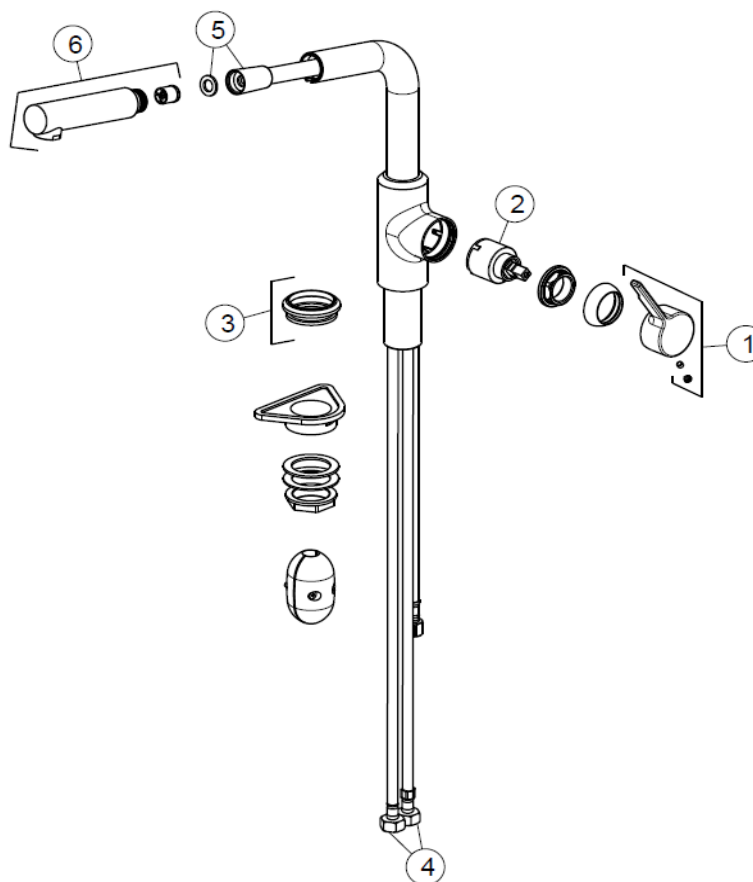

Line: URBAN TAP
 Model: Pull-Out CO
 FUN: 115.0595.086
 Supplier Code: 64CK591CR90UTFK

Spare parts list

#	Supplier Code	FUN	EAN	Description	Qty
1	64CK910/572UTRB1FSFK	133.0619.027	7612985852609	Complete Urban Tap Handle - CO	1
2	53CC956K35AFKFSFK	133.0541.970	7612985525626	Kerox K35A ceramic disc cartridge - Franke marked	1
3	64CR572UTRFK	133.0618.979	7612985851275	Urban Tap Base Ring - Ø50 Chrome	1
4	64AE9503/8608X1SETFK	133.0618.981	7612985851299	Kit of 2 Flexibles - M8x1 DN6 - G3/8" - L600 - neutral	1
5	53G5587/591UTFKTIFK	133.0619.018	7612985852517	Flex - Nylon DN8 - G1/2" - M14 1600mm with G1/2" washer	1
6	64CR586/90UTV15FK	133.0619.020	7612985852531	Shower Ø28 L115mm Chrome with no-return valve Ø15 NSF	1