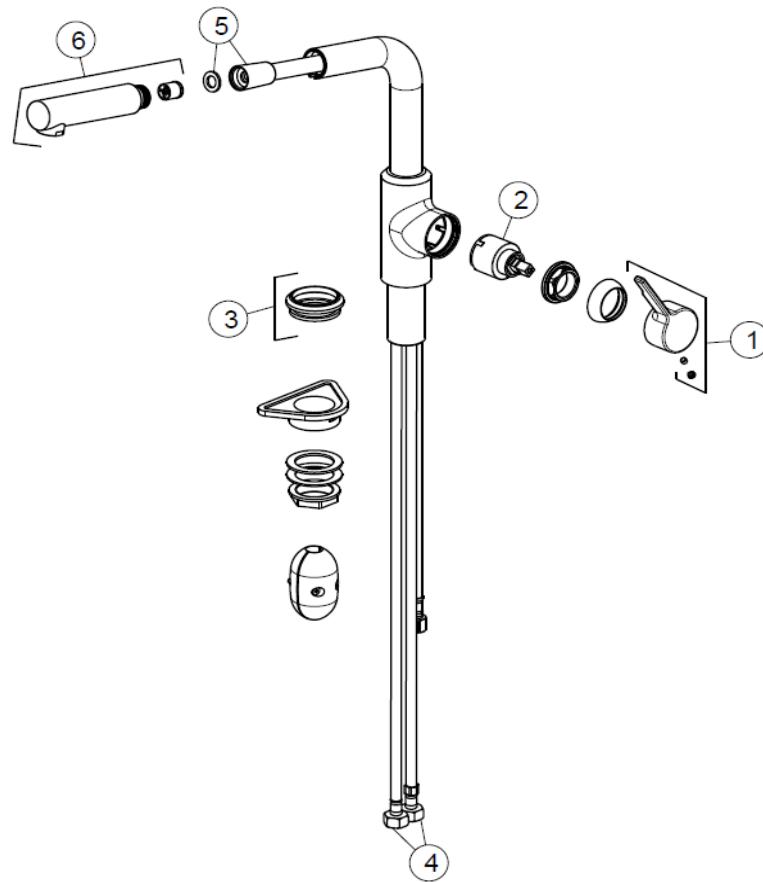

Line: URBAN TAP  
 Model: Pull-Out ST  
 FUN: 115.0595.089  
 Supplier Code: 64SK591CR90UTFK

### Spare parts list

#	Supplier Code	FUN	EAN	Description	Qty
1	64SK910/572UTRB1FSFK	133.0619.047	7612985852692	Complete Urban Tap Handle - ST	1
2	53CC956K35AFKFSFK	133.0541.970	7612985525626	Kerox K35A ceramic disc cartridge - Franke marked	1
3	64CR572UTRFK	133.0618.979	7612985851275	Urban Tap Base Ring - Ø50 Chrome	1
4	64AE9503/8608X1SETFK	133.0618.981	7612985851299	Kit of 2 Flexibles - M8x1 DN6 - G3/8" - L600 - neutral	1
5	53G5587/591UTFKTIFK	133.0619.018	7612985852517	Flex - Nylon DN8 - G1/2" - M14 1600mm with G1/2" washer	1
6	64CR586/90UTV15FK	133.0619.020	7612985852531	Shower Ø28 L115mm Chrome with no-return valve Ø15 NSF	1