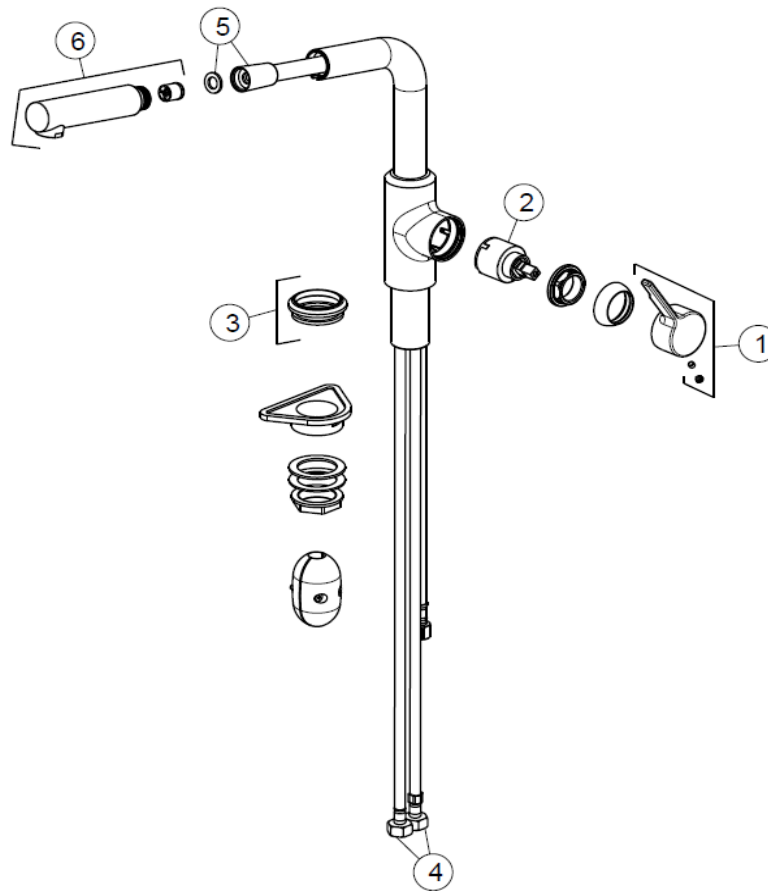

Line: URBAN TAP
 Model: Pull-Out ON
 FUN: 115.0595.091
 Supplier Code: 64HF591CR9OUTFK

Spare parts list

#	Supplier Code	FUN	EAN	Description	Qty
1	64HF910/572UTRB1FSFK	133.0619.053	7612985852753	Complete Urban Tap Handle - ON	1
2	53CC956K35AFKFSFK	133.0541.970	7612985525626	Kerox K35A ceramic disc cartridge - Franke marked	1
3	64CR572UTRFK	133.0618.979	7612985851275	Urban Tap Base Ring - Ø50 Chrome	1
4	64AE9503/8608X1SETFK	133.0618.981	7612985851299	Kit of 2 Flexibles - M8x1 DN6 - G3/8" - L600 - neutral	1
5	53G5587/591UTFKTIFK	133.0619.018	7612985852517	Flex - Nylon DN8 - G1/2" - M14 1600mm with G1/2" washer	1
6	64CR586/90UTV15FK	133.0619.020	7612985852531	Shower Ø28 L115mm Chrome with no-return valve Ø15 NSF	1