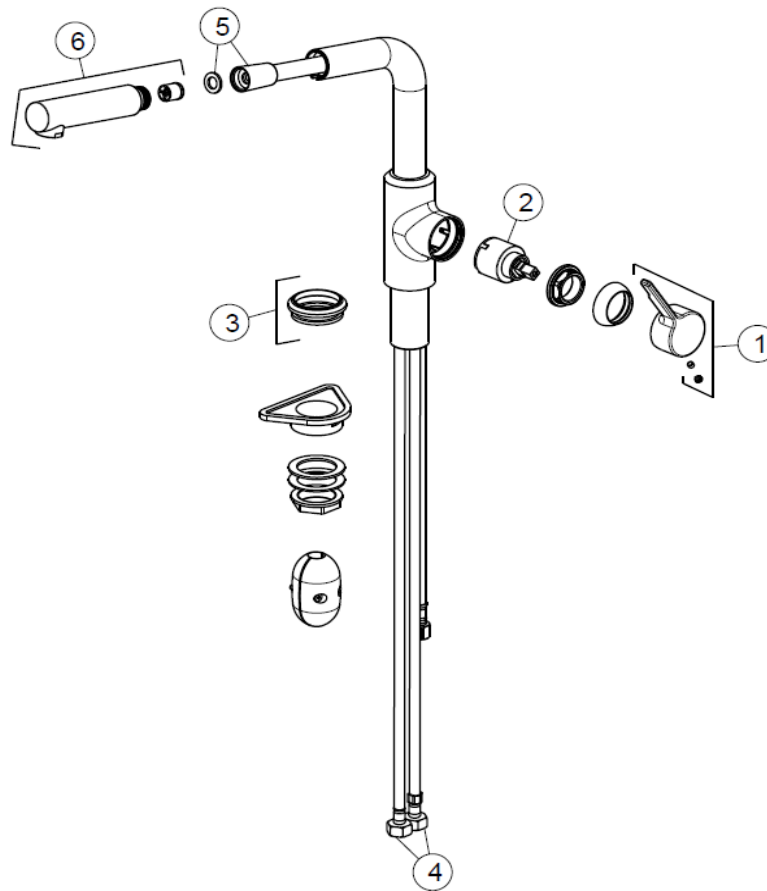

Line: URBAN TAP
 Model: Pull-Out OS
 FUN: 115.0595.093
 Supplier Code: 64OF591CR9OUTFK

Spare parts list

| # | Supplier Code | FUN | EAN | Description | Qty |
|---|----------------------|--------------|---------------|---|-----|
| 1 | 64OF910/572UTRB1FSFK | 133.0619.059 | 7612985852814 | Complete Urban Tap Handle - OS | 1 |
| 2 | 53CC956K35AFKFSFK | 133.0541.970 | 7612985525626 | Kerox K35A ceramic disc cartridge - Franke marked | 1 |
| 3 | 64CR572UTRFK | 133.0618.979 | 7612985851275 | Urban Tap Base Ring - Ø50 Chrome | 1 |
| 4 | 64AE9503/8608X1SETFK | 133.0618.981 | 7612985851299 | Kit of 2 Flexibles - M8x1 DN6 - G3/8" - L600 - neutral | 1 |
| 5 | 53G5587/591UTFKTIFK | 133.0619.018 | 7612985852517 | Flex - Nylon DN8 - G1/2" - M14 1600mm with G1/2" washer | 1 |
| 6 | 64CR586/90UTV15FK | 133.0619.020 | 7612985852531 | Shower Ø28 L115mm Chrome with no-return valve Ø15 NSF | 1 |