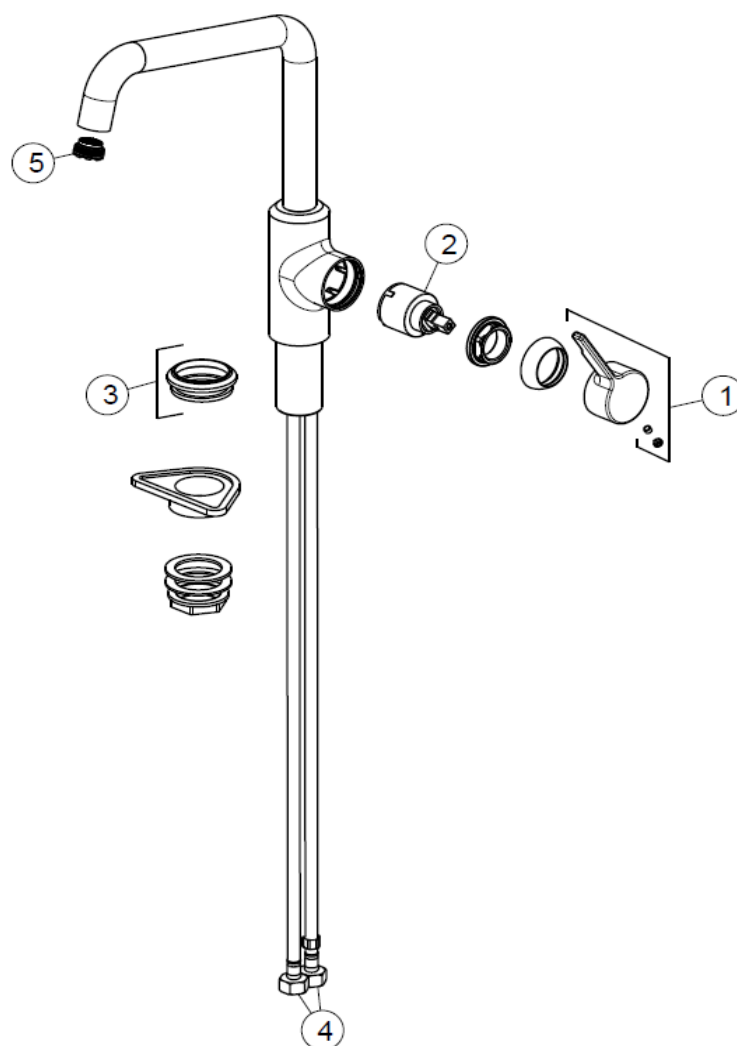

Line: URBAN TAP  
 Model: Swivel Chrome  
 FUN: 115.0595.062  
 Supplier Code: 64CR572/599BUTFK

### Spare parts list

#	Supplier Code	FUN	EAN	Description	Qty
1	64CR910/572UTRB1FSFK	133.0618.976	7612985851244	Complete Urban Tap Handle - Chrome	1
2	53CC956K35AFKFSFK	133.0541.970	7612985525626	Kerox K35A ceramic disc cartridge - Franke marked	1
3	64CR572UTRFK	133.0618.979	7612985851275	Urban Tap Base Ring - Ø50 Chrome	1
4	64AE9503/8608X1SETFK	133.0618.981	7612985851299	Kit of 2 Flexibles - M8x1 DN6 - G3/8" - L600 - neutral	1
5	53G5682LCACOFK	133.0619.064	7612985852869	Caché aerator - Coin Slot M21,5X1 - Class B	1