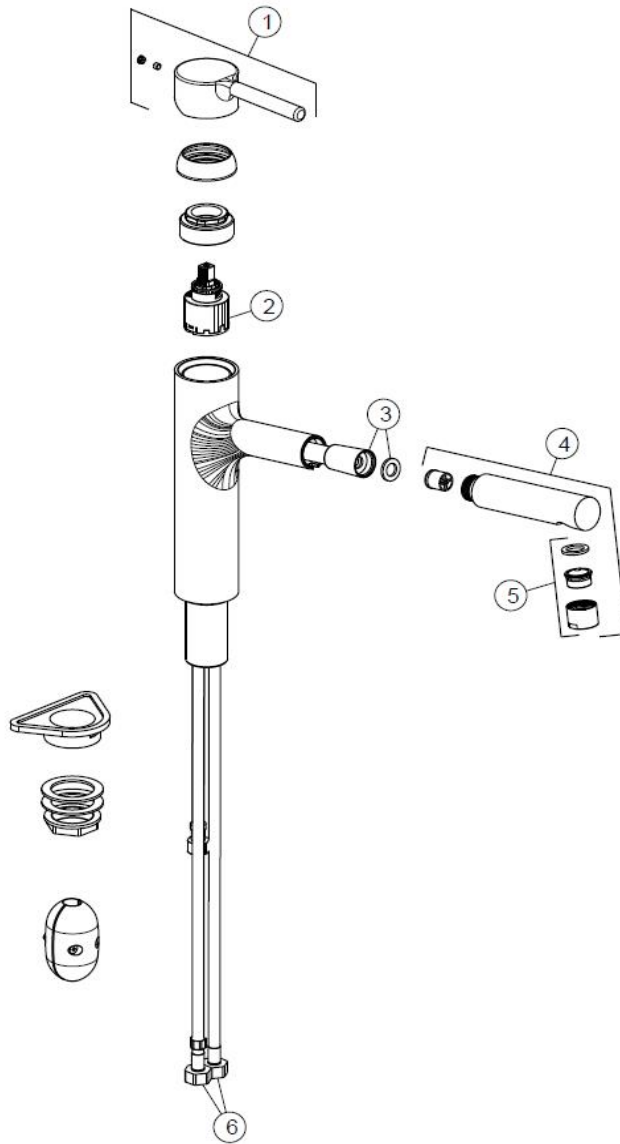

Line: CENTRO
 Model: Pull-Out Single Jet Chrome
 FUN: 115.0600.098
 Supplier Code: 64CR576CE1FK

Spare parts list

#	Supplier Code	FUN	EAN	Description	Qty
1	64CR910/583CE1RBFSEFK	133.0637.787	7612985952354	Complete Centro Handle - Chrome	1
2	53CC956KN35AR3FSEFK	133.0637.783	7612985952316	Cartridge - ECO with double stop	1
3	53G5587/591UTFKTIFK	133.0619.018	7612985852517	Flex - Nylon DN8 - G1/2" - M14 1600mm with G1/2" washer	1
4	64CR586/90UTOLVFK	133.0637.831	7612985952781	Complete Shower Kit with aerator & no return valve Chrome	1
5	78CR682B17PLNEFK	133.0637.832	7612985952798	Aerator Kit - M22x1 Female - Class B Laminar - Chrome	1
5.1	78CR682B17PNEFK	133.0639.101	7612985961844	Aerator Kit - M22x1 Female - Class B - Chrome	1
6	64AE9503/8608X1SETEFK	133.0618.981	7612985851299	Kit of 2 Flexibles - M8x1 DN6 - G3/8" - L600 - neutral	1