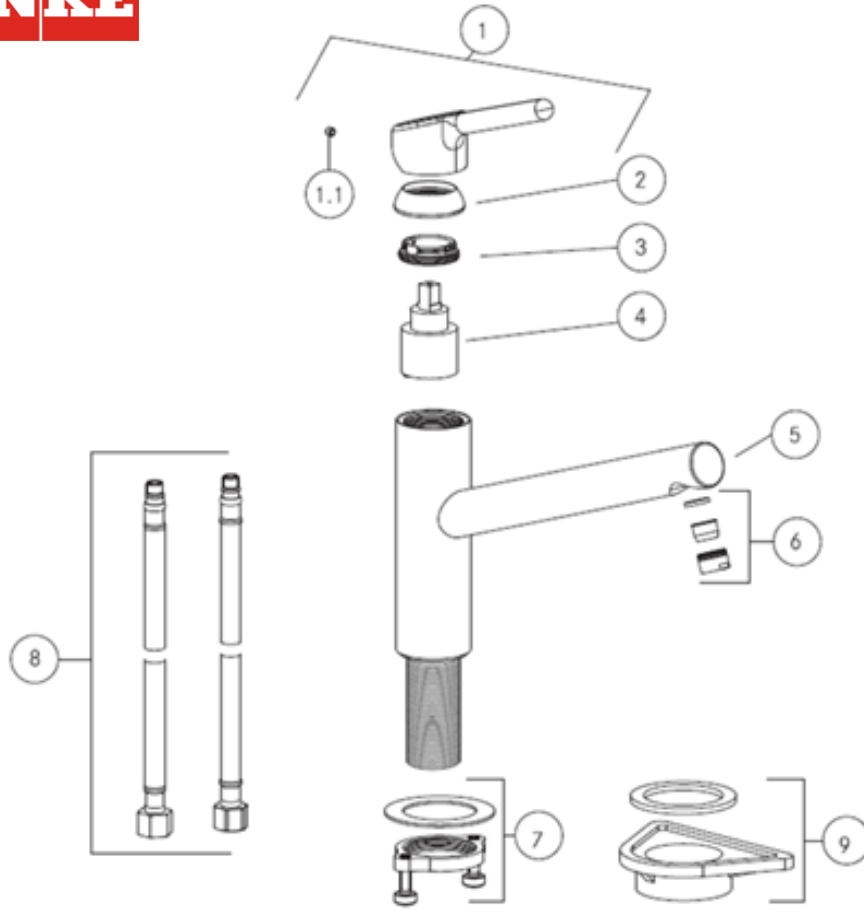

FRANKE

Orbit swivel spout HP

Part No.	Fun no.	Description	Spare Part No. included
27805581	133.0639.172	Handle	1
27805582	133.0639.173	Fixing screw M5X4	1.1
27805583	133.0639.174	cartridge cover	2
27805584	133.0639.175	Fixing nut	3
27805585	133.0639.176	cartridge KEROX : NKB-35A HWS ECO	4
27805586	133.0639.177	areator	6
27805587	133.0639.178	fixing crew kit M33X1.5	7
27805588	133.0639.179	Hot & cold stainless steel braided inlet hose M10X1 G3/8 L=550mm	8
27805589	133.0639.180	gasket under sink	9