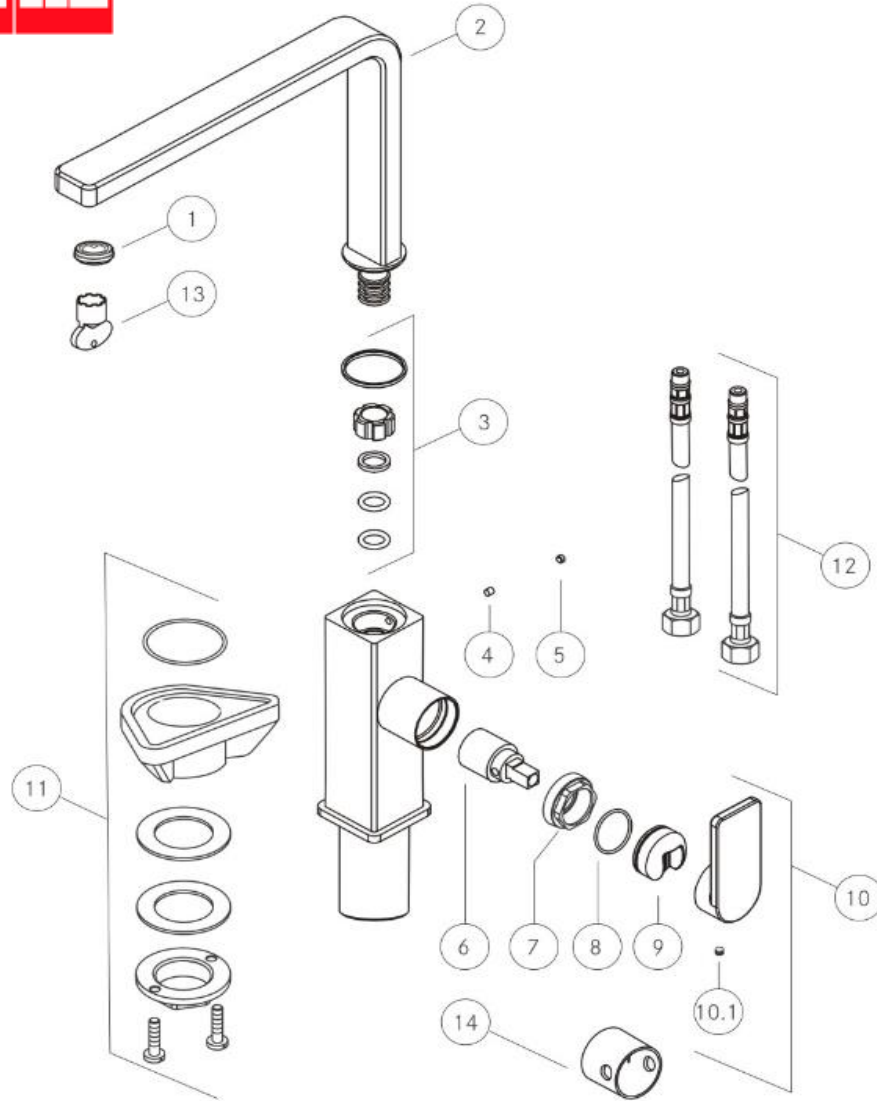

FRANKE

Mythos

115.0547.852

N°	Item	Description	Fun	
1	199000508	SP Tap Aerator	133.0567.698	
2	199000531	SP Tap spout set SS Franke	133.0569.549	
3	199000532	SP Tap Sealing ring assembly	133.0569.550	
4	199000198	SP Tap Atlas Screw nut	133.0455.117	
5	199000505	SP Tap Silica gel	133.0567.694	
6	199000510	SP Tap Cartridge	133.0567.700	
7	199000511	SP Tap Press cover	133.0567.701	
8	199000512	SP Tap Rubber ring	133.0567.702	
9	199000513	SP Tap Decorative cup	133.0567.703	
10	199000533	SP Tap Handle	133.0569.711	
10.1	199000514	SP Tap Screw ss	133.0567.704	
11	199000534	SP Screw nut assembly Franke	133.0569.712	
12	190011459	SP Hose assembly	133.0438.195	
13	199000535	SP Tap Wrench Franke	133.0569.713	
14	199000563	SP Sleeve tool	133.0572.404	