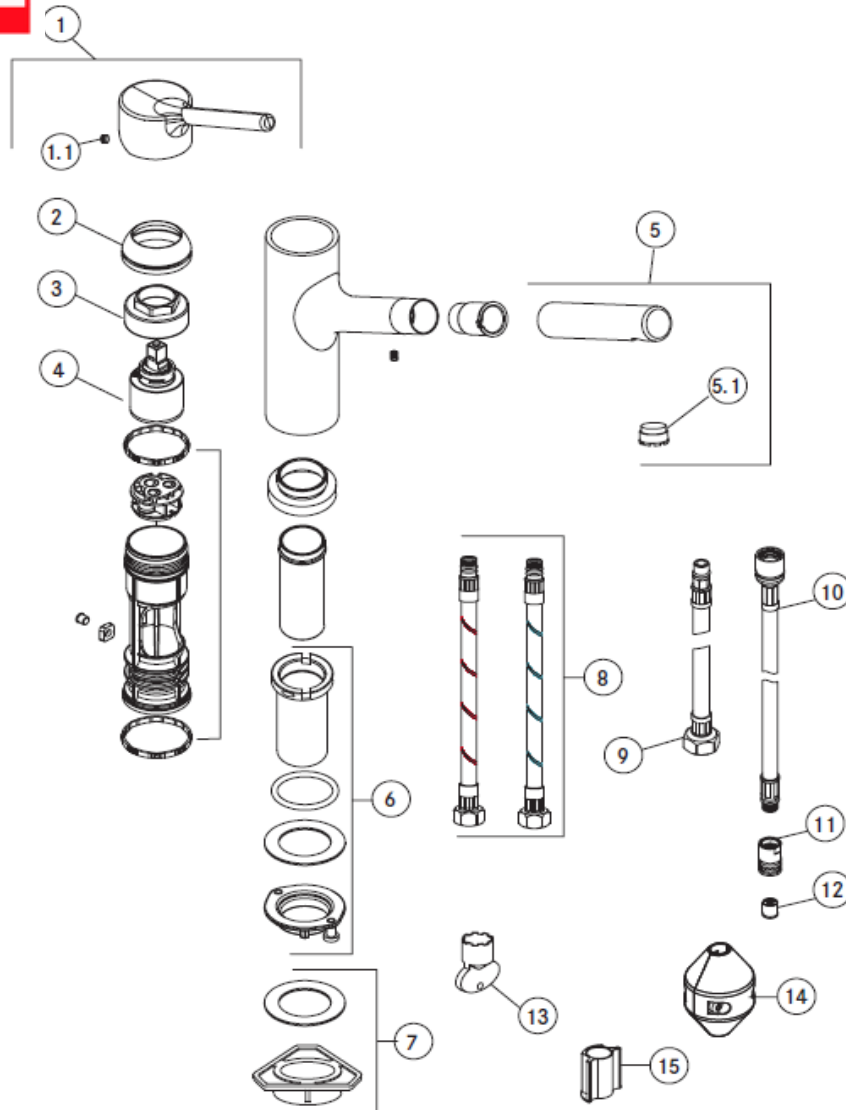

FRANKE

Taros 115.0596.384

N°	Fun	Item	Description
1	133.0634.376	199000804	SP Tap handle barrel mounting assembly
1.1	133.0567.704	199000514	SP Tap Screw ssM5*3
2	133.0634.377	199000805	SP Tap semi-circular cover (sanding)
3	133.0634.378	199000806	SP Tap gland,packed the pearl cotton and
4	133.0634.388	199000885	SP Tap Water saving valve core KN-35AHWS
5	133.0560.577	199000443	SP Tap Atlas Nozzle Shower ASM SS T1213P
5.1	133.0567.687	199000498	SP Tap Nozzle Aerator(Neoperl)
6	133.0634.400	199000894	SP Tap Window type dental tube & mountin
7	133.0634.389	199000886	SP Tap Triangular plastic fixing sleeve
8	133.0383.836	190011509	SP Tap Taros nozzle window inlet hose
9	133.0634.392	199000889	SP Tap M10X1 network management 300MM mu
10	133.0634.393	199000890	SP Tap 3/8"Ball head black nylon pull tu
11	133.0544.482	199000380	SP Tap Taros Nozzle Adapter SS
12	133.0560.581	199000447	SP Tap Atlas Nozzle Check valve
13	133.0567.688	199000499	SP Tap Nozzle Wrench(Neoperl)
14	133.0316.677	199000072	SP TAP S1371P WEIGHT
15	133.0474.796	190011896	SP TAP TAROS NOZZLE PPS SS