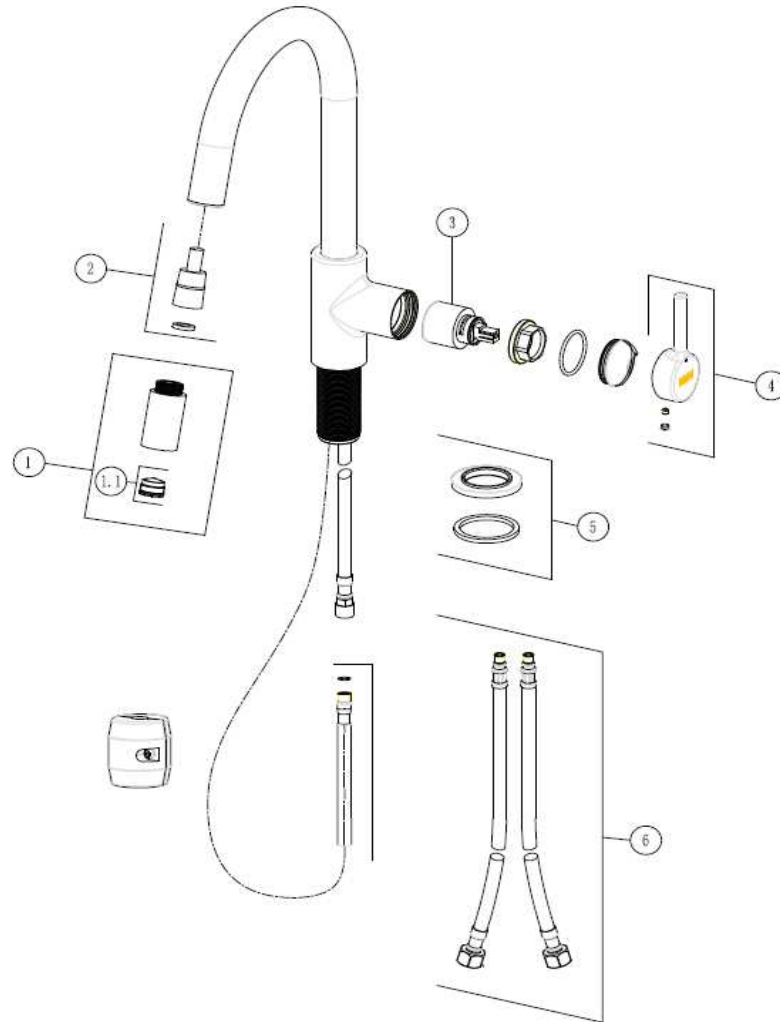

**Line:** Lina  
**Model:** Lina Pull-down (EU Version)  
**FUN:** 115.0626.083  
**Supplier Code:** 70700309

No.	FAS#	FUN#	EAN	Description	Qty	Unit
1	27808874	133.0641.037	7612985973397	SP Tap shower head,Oatmeal	1	Set
1.1	27808843	133.0639.626	7612985964173	SP Tap Aerator M18*1 Neoperl	1	Pcs
2	27808845	133.0639.628	7612985964197	SP Tap pull out shower hose grey without weight	1	Pcs
3	27808838	133.0639.600	7612985964128	SP Tap cartridge KEROX/NKJ 35A HWS	1	Pcs
4	27808872	133.0641.035	7612985973373	SP Tap handle set,Oatmeal	1	Pcs
5	27808841	133.0639.624	7612985964159	SP Tap base ring,Chromed	1	Set
6	27808840	133.0639.623	7612985964142	SP Tap flexile hose TUCAI/G3/8xM8*1x500	1	Pair