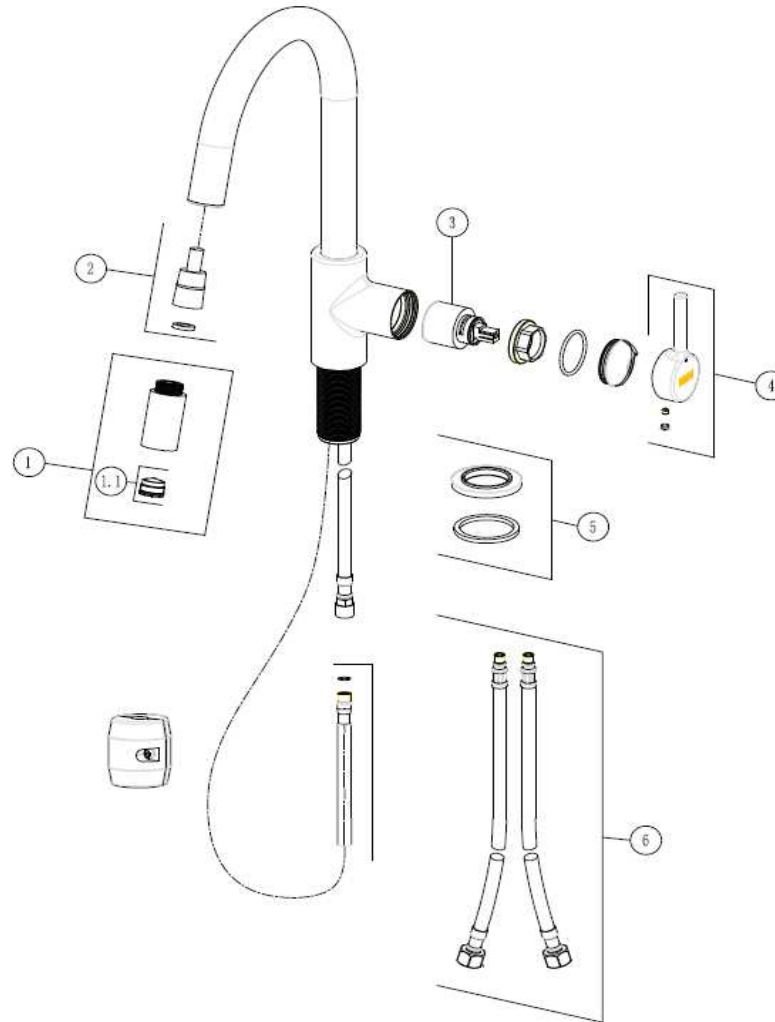

Line: Lina
Model: Lina Pull-down (EU Version)
FUN: 115.0626.053
Supplier Code: 70700309

No.	FAS#	FUN#	EAN	Description	Qty	Unit
1	27808852	133.0641.015	7612985973076	SP Tap shower head,Matte Black	1	Set
1.1	27808843	133.0639.626	7612985964173	SP Tap Aerator M18*1 Neoperl	1	Pcs
2	27809660	133.0672.076	7612986184082	SP Tap pull out shower hose black without weight	1	Pcs
3	27808838	133.0639.600	7612985964128	SP Tap cartridge KEROX/NKJ 35A HWS	1	Pcs
4	27808848	133.0641.011	7612985973038	SP Tap handle set,Matte Black	1	Pcs
5	27808850	133.0641.013	7612985973052	SP Tap base ring,Matte Black	1	Set
6	27808840	133.0639.623	7612985964142	SP Tap flexile hose TUCAI/G3/8xM8*1x500	1	Pair