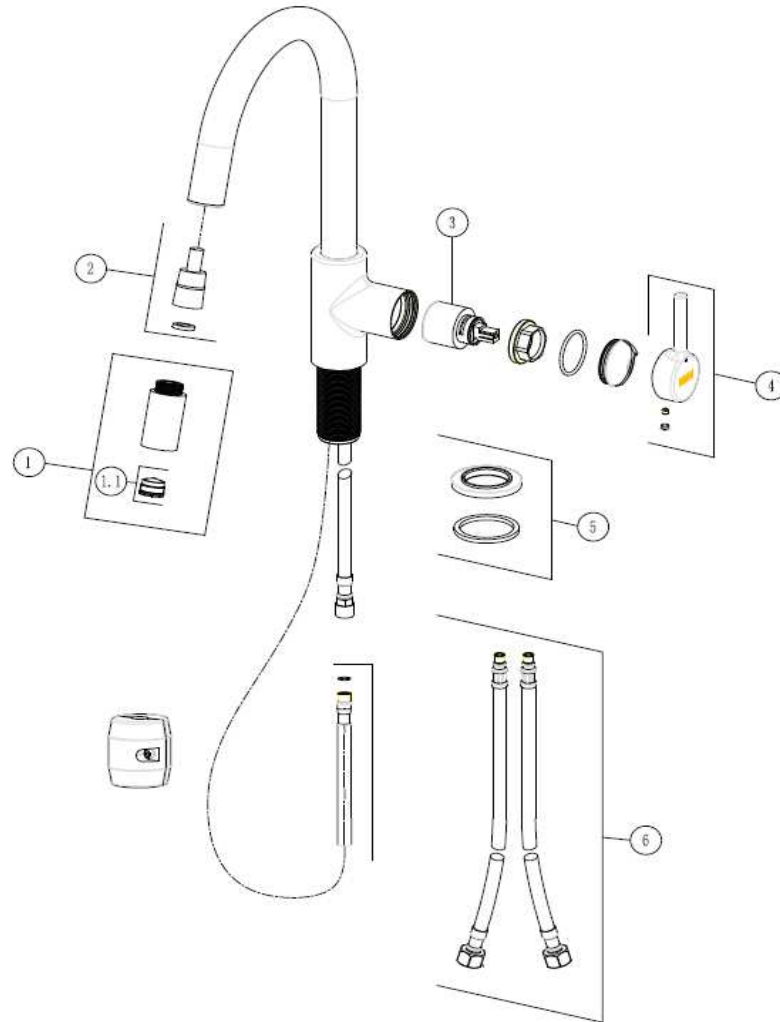

Line: Lina
Model: Lina Pull-down (EU Version)
FUN: 115.0626.055
Supplier Code: 70700309

No.	FAS#	FUN#	EAN	Description	Qty	Unit
1	27808859	133.0641.022	7612985973243	SP Tap shower head,Onyx	1	Set
1.1	27808843	133.0639.626	7612985964173	SP Tap Aerator M18*1 Neoperl	1	Pcs
2	27808845	133.0639.628	7612985964197	SP Tap pull out shower hose grey without weight	1	Pcs
3	27808838	133.0639.600	7612985964128	SP Tap cartridge KEROX/NKJ 35A HWS	1	Pcs
4	27808857	133.0641.020	7612985973229	SP Tap handle set,Onyx	1	Pcs
5	27808841	133.0639.624	7612985964159	SP Tap base ring,Chromed	1	Set
6	27808840	133.0639.623	7612985964142	SP Tap flexile hose TUCAI/G3/8xM8*1x500	1	Pair