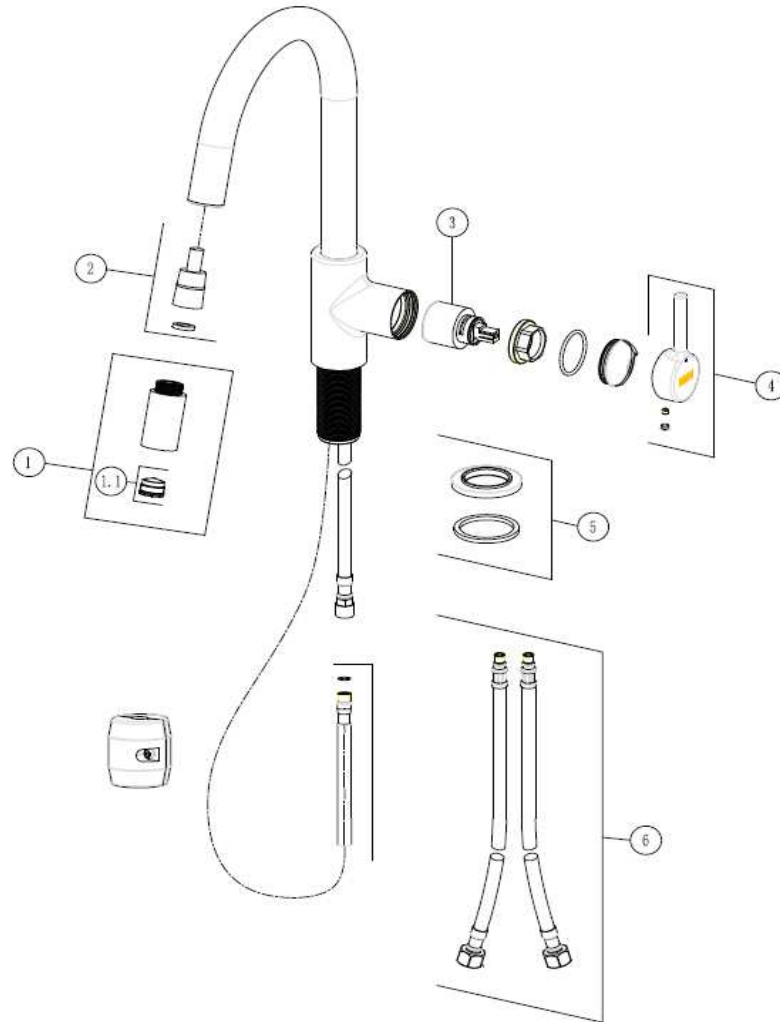

**Line:** Lina  
**Model:** Lina Pull-down (EU Version)  
**FUN:** 115.0626.057  
**Supplier Code:** 70700309

No.	FAS#	FUN#	EAN	Description	Qty	Unit
1	27808865	133.0641.028	7612985973304	SP Tap shower head,Stonegrey	1	Set
1.1	27808843	133.0639.626	7612985964173	SP Tap Aerator M18*1 Neoperl	1	Pcs
2	27808845	133.0639.628	7612985964197	SP Tap pull out shower hose grey without weight	1	Pcs
3	27808838	133.0639.600	7612985964128	SP Tap cartridge KEROX/NKJ 35A HWS	1	Pcs
4	27808863	133.0641.026	7612985973281	SP Tap handle set,Stonegrey	1	Pcs
5	27808841	133.0639.624	7612985964159	SP Tap base ring,Chromed	1	Set
6	27808840	133.0639.623	7612985964142	SP Tap flexile hose TUCAI/G3/8xM8*1x500	1	Pair