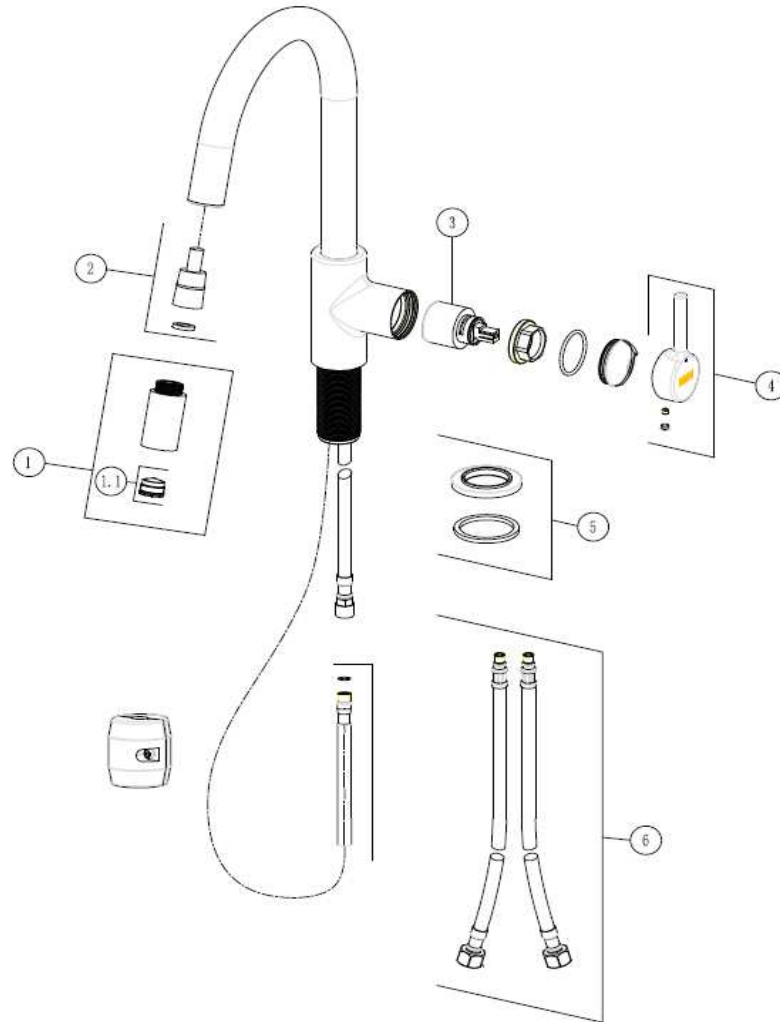

**Line:** Lina  
**Model:** Lina Pull-down (EU Version)  
**FUN:** 115.0626.081  
**Supplier Code:** 70700309

No.	FAS#	FUN#	EAN	Description	Qty	Unit
1	27808868	133.0641.031	7612985973335	SP Tap shower head,Polar White	1	Set
1.1	27808843	133.0639.626	7612985964173	SP Tap Aerator M18*1 Neoperl	1	Pcs
2	27808845	133.0639.628	7612985964197	SP Tap pull out shower hose grey without weight	1	Pcs
3	27808838	133.0639.600	7612985964128	SP Tap cartridge KEROX/NKJ 35A HWS	1	Pcs
4	27808866	133.0641.029	7612985973311	SP Tap handle set,Polar White	1	Pcs
5	27808841	133.0639.624	7612985964159	SP Tap base ring,Chromed	1	Set
6	27808840	133.0639.623	7612985964142	SP Tap flexile hose TUCAI/G3/8xM8*1x500	1	Pair