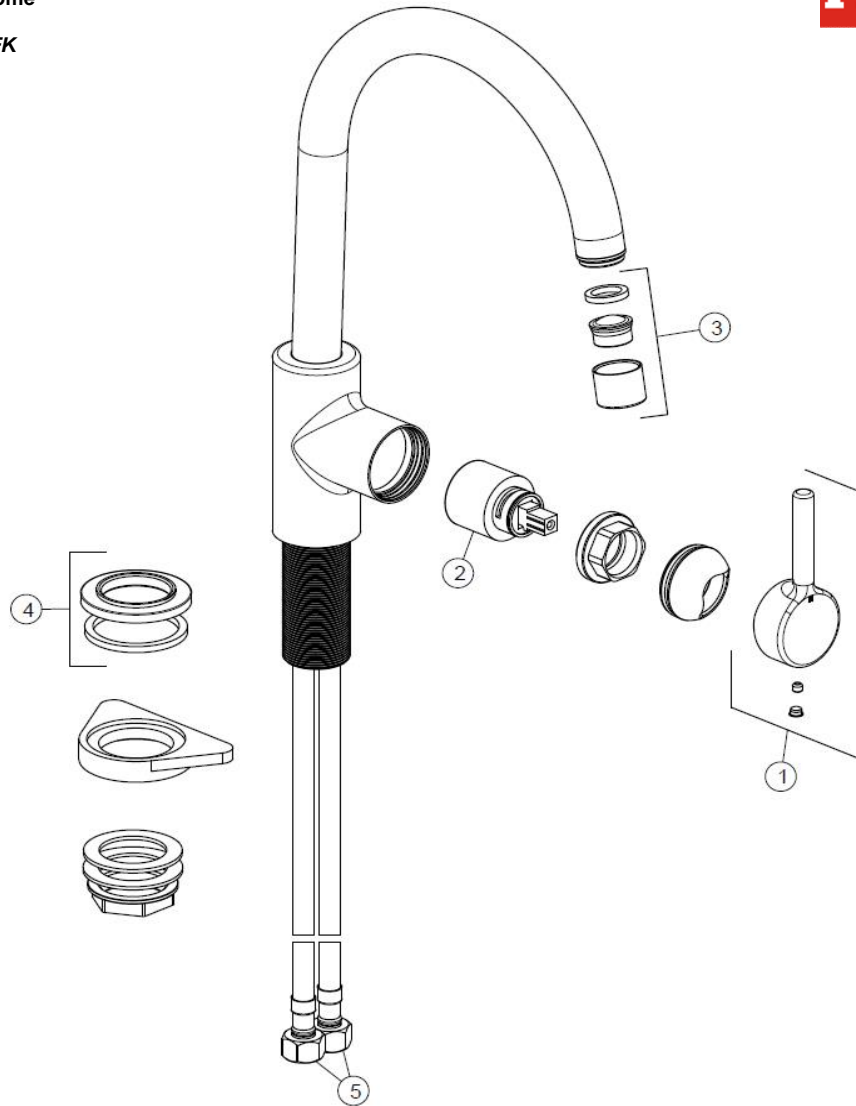

Line: LINA  
 Model: Swivel L Spout - Chrome  
 FUN: 115.0625.988  
 Supplier Code: 64CR572LIBFK

### SPARE PARTS LIST

#	Supplier Code	FUN	EAN	Description	Qty
1	64CR910/572LIRB1FSFK	133.0639.597	7612985963992	Complete Lina handle set	1
2	53CC956KJ35AFK	133.0574.430	7612985670111	Kerox cartridge	1
3	53CR682BD/572LINEFK	133.0639.622	7612985964135	Aerator Set - Chromed	1
4	64CR572LIRFK	133.0639.624	7612985964159	Lina base ring + washer - Chromed	1
5	64AE950/572LISETFK	133.0639.623	7612985964142	Kit of 2 flexibles hose M8x1 500mm	1