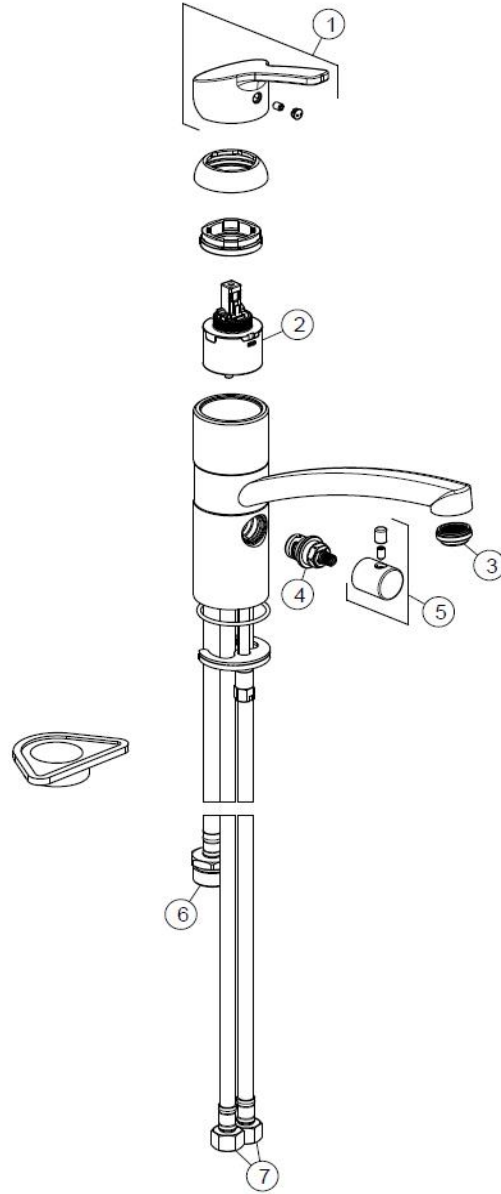

Line: **Smart**  
 Model: **Dishwasher Chrome**  
 FUN: 115.0391.803  
 Supplier Code: MRCR5601BWFK

**SPARE PARTS LIST**

#	Supplier Code	FUN	EAN	Description	Qty
1	MRCR910/560BWFSFK	133.0470.983	7612981827205	Complete Handle Ø50mm	1
2	53CC956G40APFK	133.0470.987	7612981827229	Acoustic cartridge GM Ø40mm	1
3	53G5682ACOFK	133.0470.704	7612981826734	Aerator Coin Slot M24X1 Class B	1
4	78CR543DEVFK	133.0471.154	7612981827755	Complete Dishwasher Handle Ø23,5mm	1
3	53CR581GADFK	133.0471.055	7612981827557	Dishwasher Headwork W19X19"	1
4	78AE9503/860SPSETFK	133.0470.990	7612981827236	Kit of 2 flexible DN6 M10X1 G3/8F 60cm	1
5	45AE950403SPEUFG	133.0471.053	7612981827533	Flex DN8 M10X1 G3/4" M 40cm	1