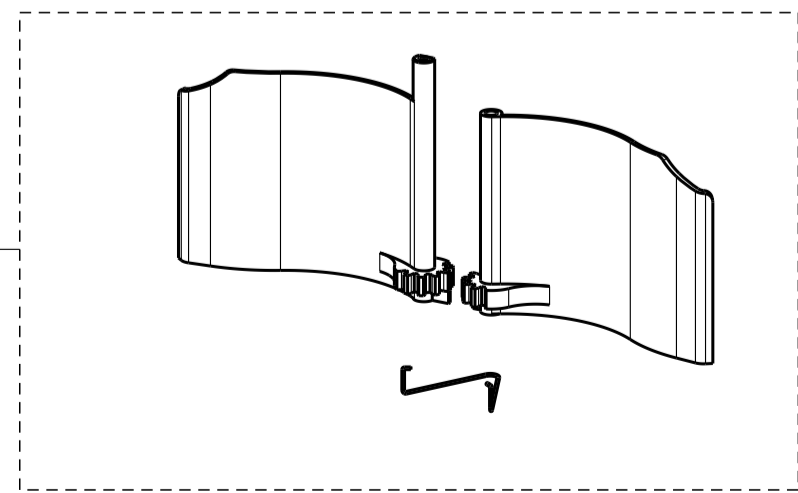

322

302

301

Created by <b>Galassi, Raffaele</b>	
Denomination <b>EXPLODED DRAWING SRM</b>	
Rif. <b>300</b>	
Modif.by <b>Galassi, Raffaele</b>	
Approved by <b>Galassi, Raffaele</b>	
Approval date <b>02-Mar-2021</b>	
Doc. status <b>Released</b>	
Drawing N. <b>D36_705</b>	Rev <b>01</b>