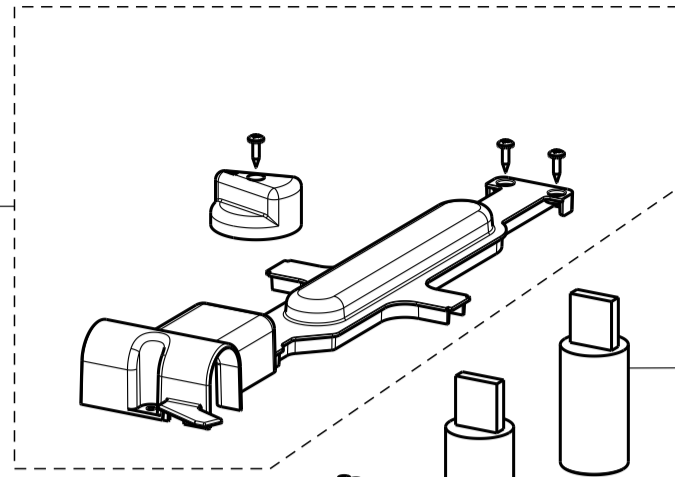

309

303

329

330

331

318

304

323

322

302

301

Created by Galassi, Raffaele	
Denomination EXPLODED DRAWING SRM	
Rif. 300	
Modif.by Galassi, Raffaele	
Approved by Galassi, Raffaele	
Approval date 02-Mar-2021	
Doc. status Released	
Drawing N. D36_705	Rev 01