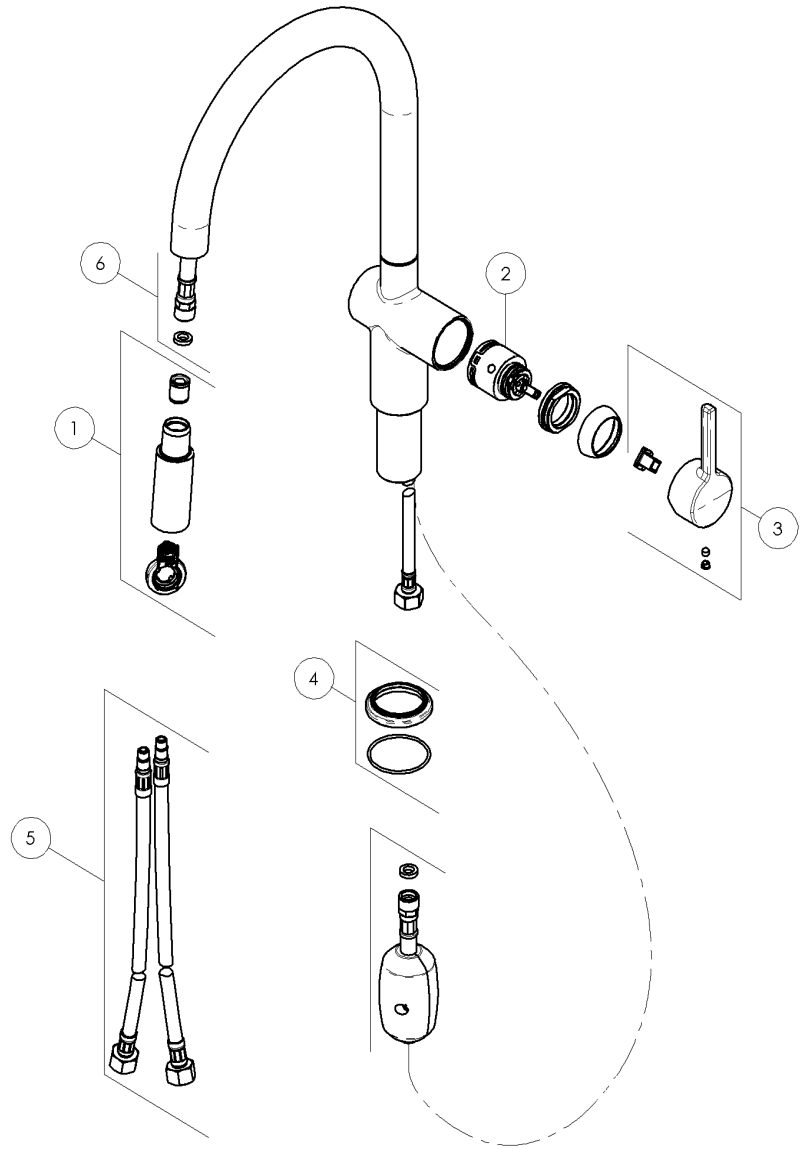

**FRANKE**

115.0653.401

TAP ACTIVE PULL DOWN 2 JETS CHR

N°	Item	Description	Fun
01	-RDO142/197-FCR	SHOWERHEAD	133.0661.007
02	-RCR350-F	CARTRIDGE CM. 35	133.0173.623
03	-RLE187/89-FCR	LEVER	133.0660.985
04	-RAN227/103-FCR	BASE RING	133.0661.024
05	-RTUK203/110-F	PAIR OF FLEXIBLE HOSES MOK M8x1 MM550 G3/8"	133.0357.290
06	-RFX135/73-F	FLEXIBLE HOSE	133.0660.991