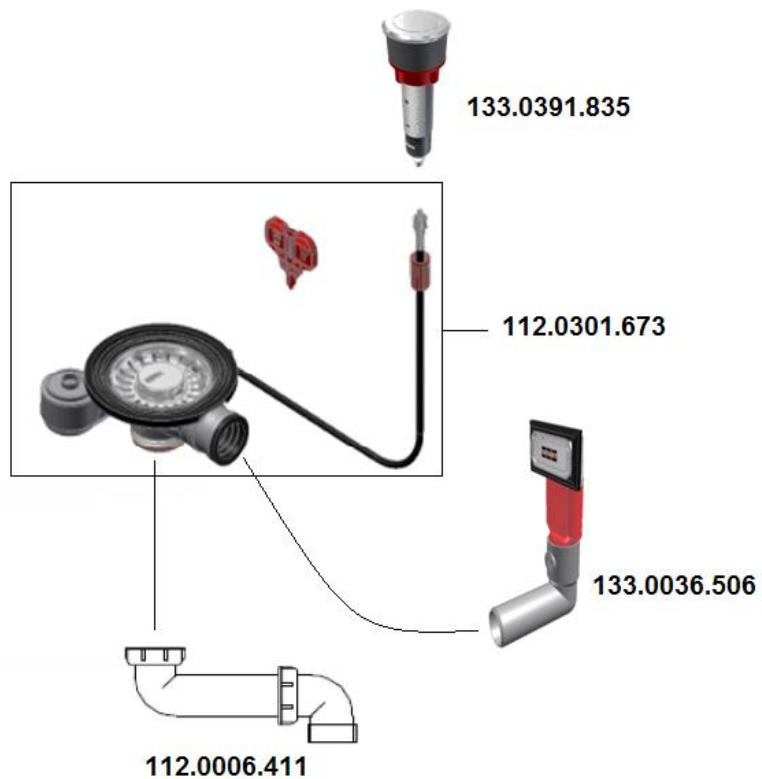

FRANKE

Ablaufventil zu Epos Spüle 122.0477.876 EOX 110-36

Einzelteile Ablauf-Set 112.0301.673

133.0301.532 Excenter Siebkorb
Durchmesser 83 mm

133.0367.713
Schlüssel für
Hohlschraube

This image shows the red handle key (133.0367.713) used to turn the hollow screw. A curved arrow indicates its rotation.

133.0172.752
600 mm lang

This image shows the black drain hose (133.0172.752) with a red cap at the top and a silver fitting at the bottom. The length is specified as 600 mm.