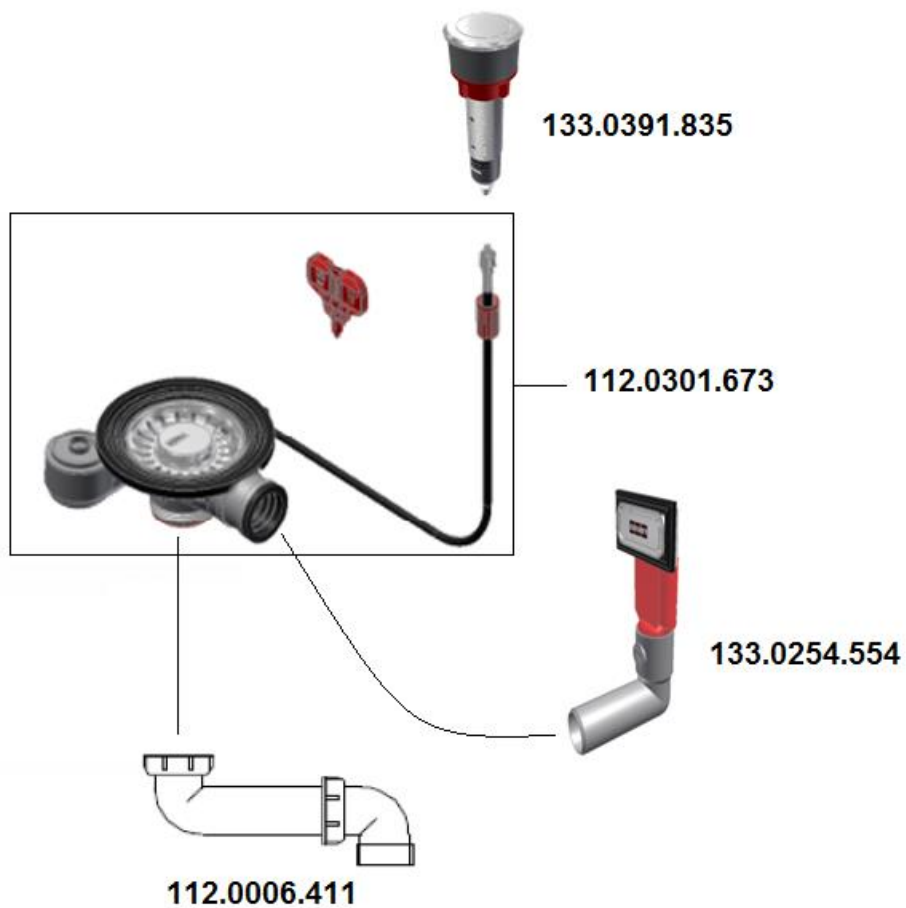

FRANKE

Ablaufventil zu Box Spüle

127.0374.687 BXX 210/110-34

Einzelteile Ablauf-Set 112.0301.673

133.0172.752
600 mm lang

The image shows a long, black, flexible drain hose with a red handle at one end and a metal fitting at the other.