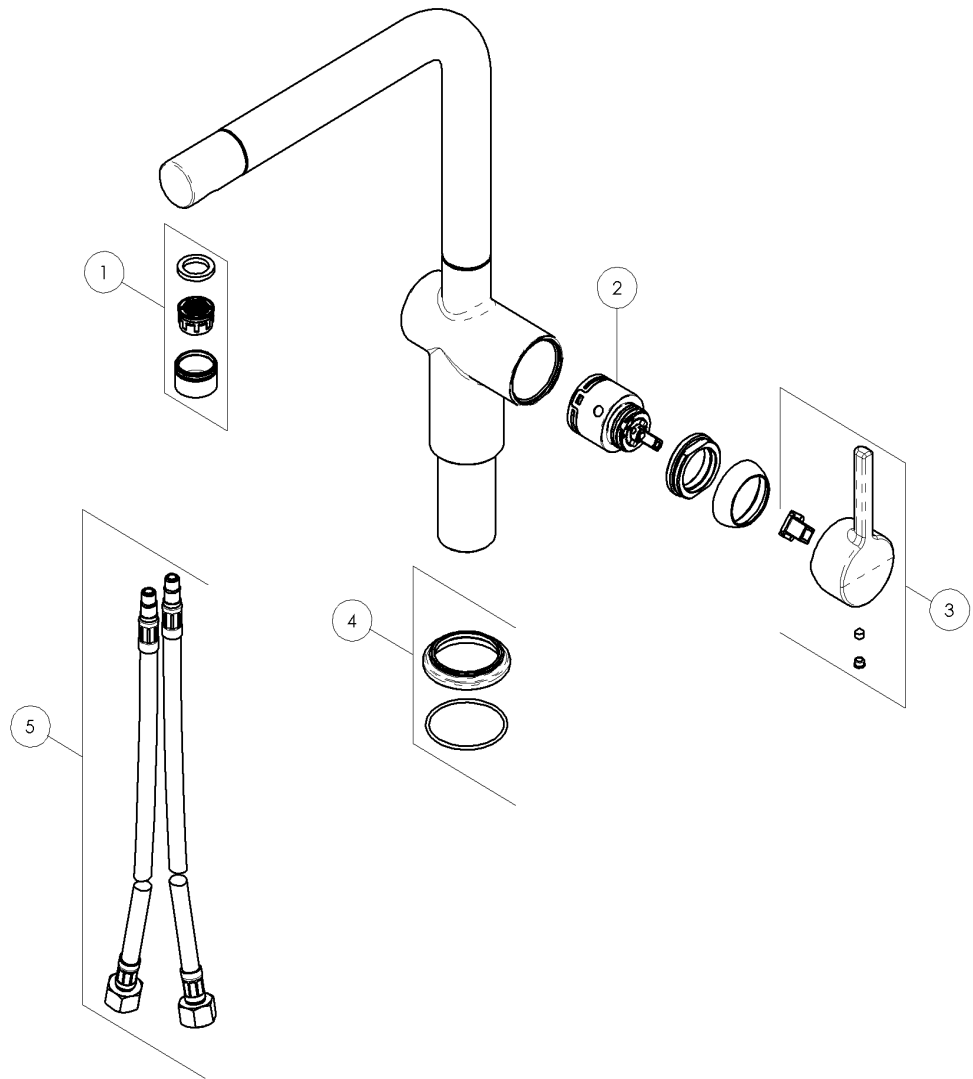

FRANKE

115.0653.372

TAP ACTIVE SWIVEL SPOUT L MATTE WHITE

| N° | Item | Description | Fun |
|----|-----------------|---|--------------|
| 01 | -RAE219/73-FWM | AERATOR | 133.0661.019 |
| 02 | -RCR350-F | CARTRIDGE CM. 35 | 133.0173.623 |
| 03 | -RLE187/89-FWM | LEVER | 133.0660.984 |
| 04 | -RAN227/103-FWM | BASE RING | 133.0661.025 |
| 05 | -RTUK203/110-F | PAIR OF FLEXIBLE HOSES MOK M8x1 MM550 G3/8" | 133.0357.290 |