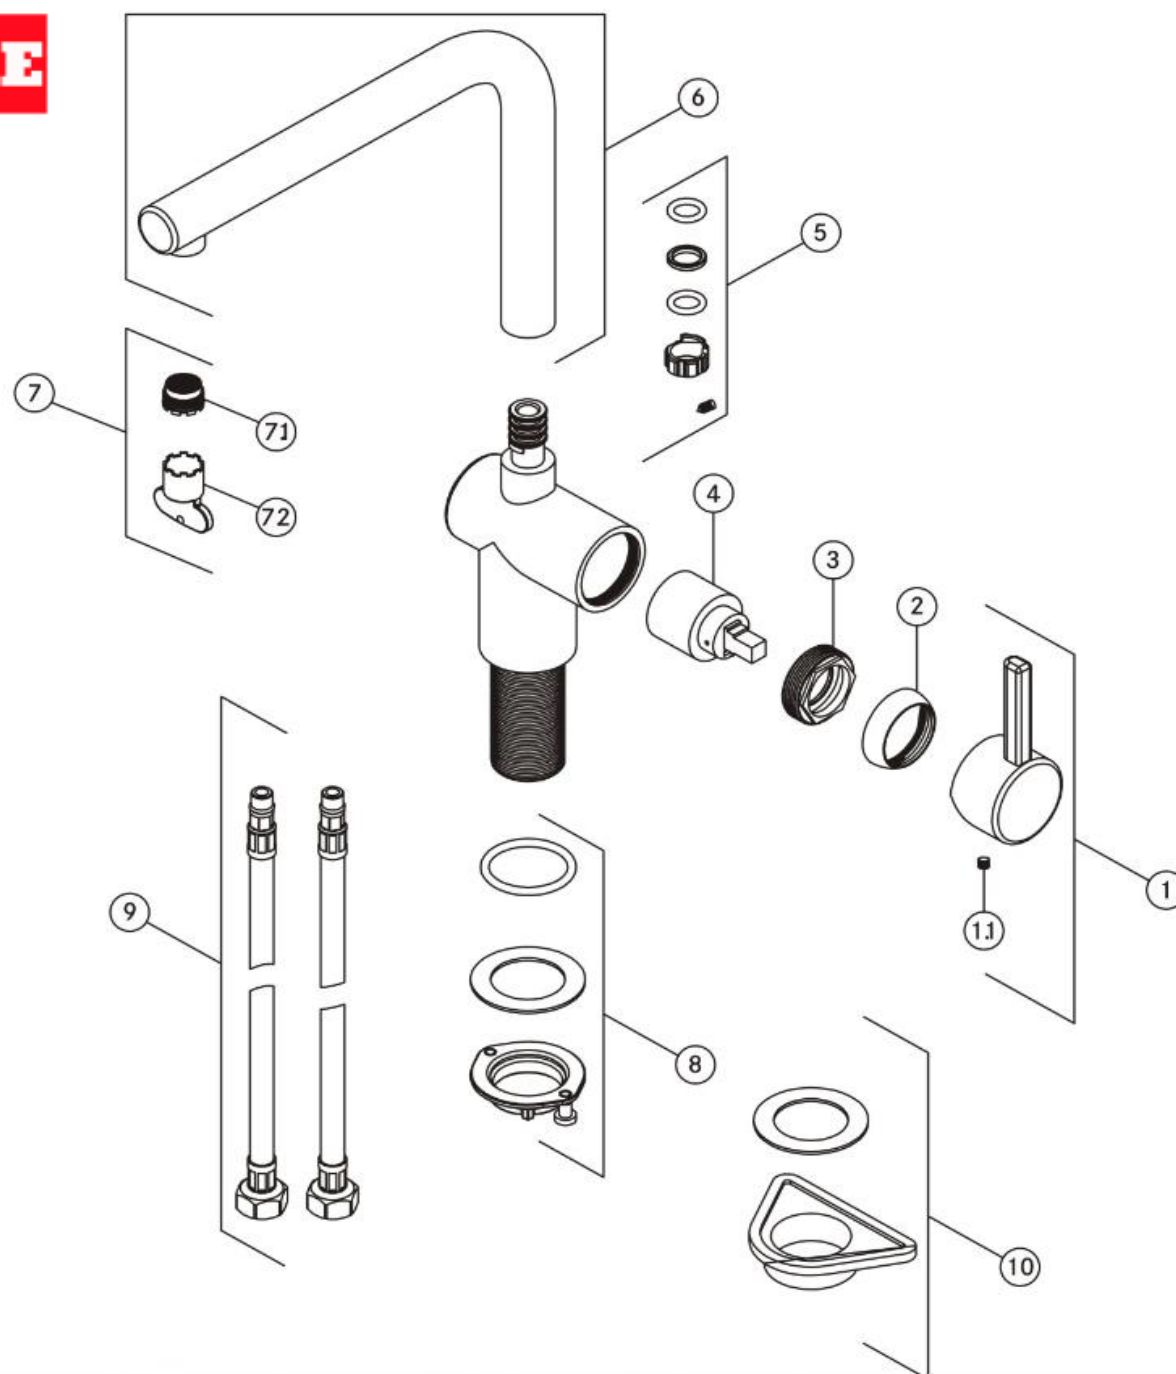

FRANKE

Atlas Neo

115.0628.207

T12139-014

N°	Item	Description	Fun
1	199000989	SP Tap Spout Handle assembly,PVD FGM,SS	133.0647.421
1.1	199000514	SP Tap Screw ss	133.0567.704
2	199000959	SP Tap Cover Grey PVD	133.0643.751
3	199000012	SP Press cover	133.0499.709
4	199000204	SP tap Eos spout 90 cartridge SS 133.0464.738,Franke	133.0464.738
5	199000437	SP Tap Atlas Spout Washer & Screw SS Franke	133.0560.571
6	199000984	SP Tap elbow set ,gun grey T12139	133.0647.406
7	199000435	SP Tap Atlas Spout Aerator Wrench SS Franke	133.0560.528
7.1	199000498	SP Tap Atlas Spout Aerator	133.0567.687
7.2	199000499	SP Tap Atlas Spout Wrench	133.0567.688
8	199000440	SP Tap Atlas Spout Screw nut assembly SS Franke	133.0560.574
9	190011459	SP,Hose assembly,133.0438.195,FBS	133.0438.195
10	199000439	SP Tap Atlas Spout Plastic Fixed sleeve Franke	133.0560.573