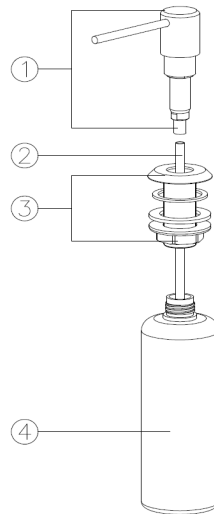

Line: Sirius

Model: Soap dispenser,Chrome

FUN:112.0622.813

Supplier Code:5000031

SPARE PARTS LIST

Code in BOM	FAS P/N	Fun No	EAN	Description	QTY	Father Fun No.
1	27809817	133.0679.044	7612986220070	SP SD head and Pump asm, Chrome	1	112.0622.813
1	27809818	133.0679.045	7612986220087	SP SD head and Pump asm, Decor steel	1	112.0622.814
1	27809819	133.0679.046	7612986220094	SP SD head and Pump asm, Oyster	1	112.0622.820
1	27809820	133.0679.047	7612986220209	SP SD head and Pump asm, Coffee	1	112.0622.821
1	27809821	133.0679.048	7612986220216	SP SD head and Pump asm, Oatmeal	1	112.0622.819
1	27809822	133.0679.049	7612986220223	SP SD head and Pump asm, White Polar	1	112.0622.818
1	27809823	133.0679.050	7612986220230	SP SD head and Pump asm, Onyx	1	112.0622.815
1	27809824	133.0679.051	7612986220247	SP SD head and Pump asm, Stonegrey	1	112.0622.817
2	27809825	133.0679.052	7612986220254	SP SD tube	1	shared
3	27809826	133.0679.053	7612986220261	SP SD Clamp nut and rubber washer,Chrome	1	112.0622.813 and share with others
3	27809827	133.0679.054	7612986220278	SP SD Clamp nut and rubber washer,Decor steel	1	112.0622.814
4	27808580	133.0615.949	7612985840040	SP SD Bottle	1	shared