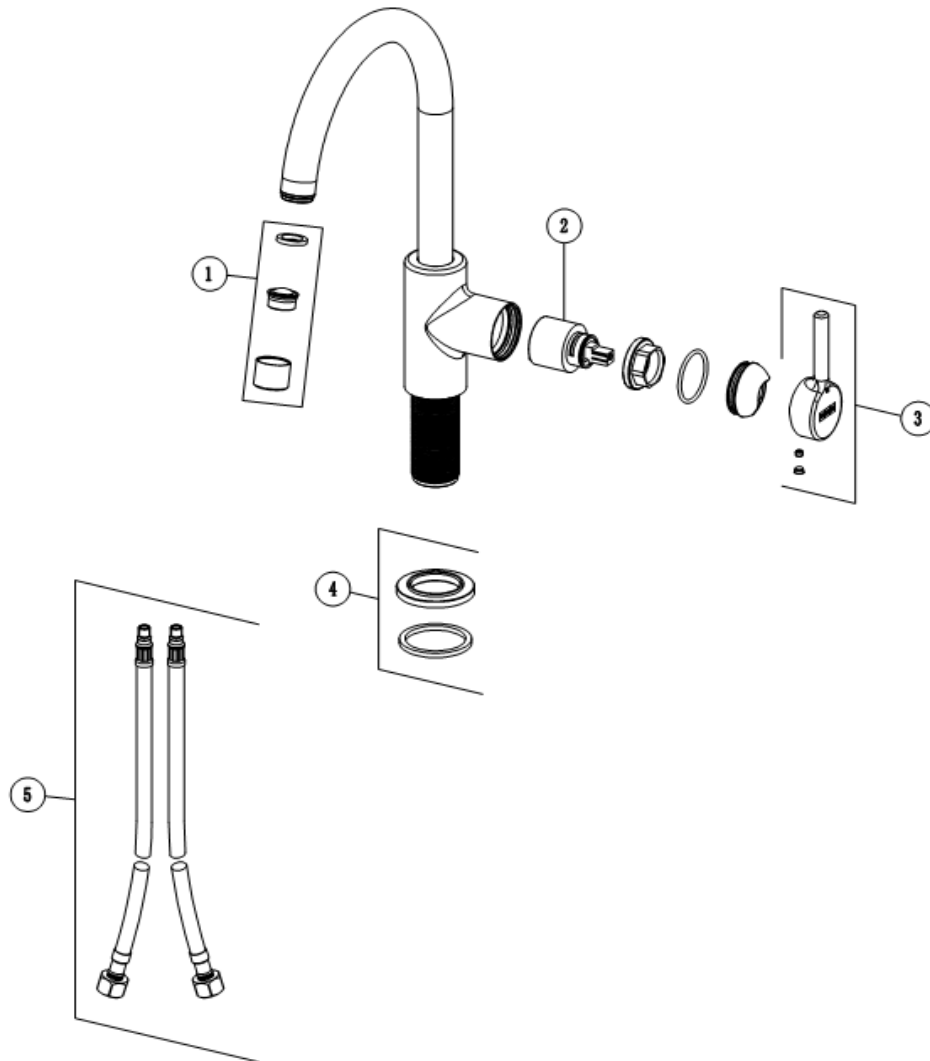

Line: Lina
Model: Lina Swivel XL (EU Version)
FUN: 115.0626.024
Supplier Code: 70700309

No.	FAS#	FUN#	EAN	Description	Qty	Unit
1	27808867	133.0641.030	7612985973328	SP Aerator Set neoperl,Polar White	1	Set
2	27808838	133.0639.600	7612985964128	SP Tap cartridge KEROX/NKJ 35A HWS	1	Pcs
3	27808866	133.0641.029	7612985973311	SP Tap handle set,Polar White	1	Pcs
4	27808841	133.0639.624	7612985964159	SP Tap base ring,Chromed	1	Set
5	27808840	133.0639.623	7612985964142	SP Tap flexile hose TUCAI/G3/8xM8*1x500	1	Pair