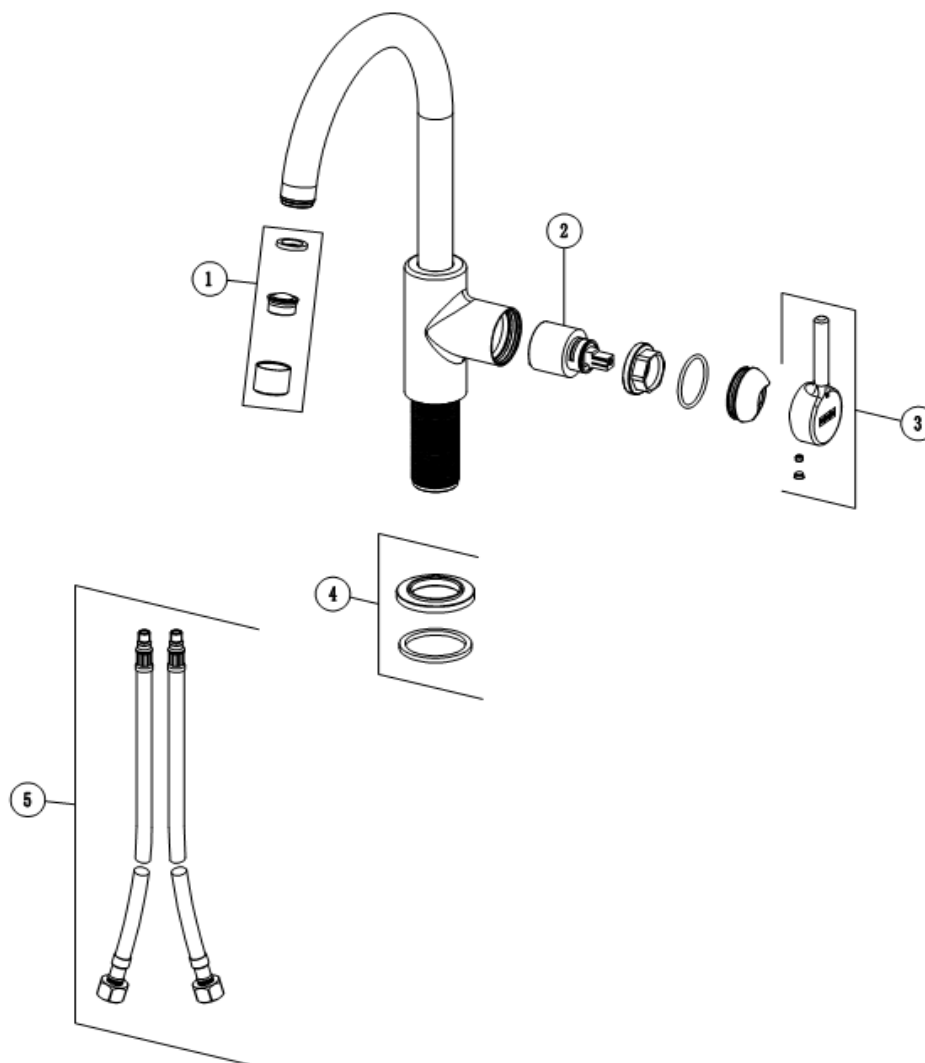

Line: Lina
 Model: Lina Swivel XL (EU Version)
 FUN: 115.0626.025
 Supplier Code: 70700309

| No. | FAS# | FUN# | EAN | Description | Qty | Unit |
|-----|----------|--------------|---------------|---|-----|------|
| 1 | 27808870 | 133.0641.033 | 7612985973359 | SP Aerator Set neoperl,Coffee | 1 | Set |
| 2 | 27808838 | 133.0639.600 | 7612985964128 | SP Tap cartridge KEROX/NKJ 35A HWS | 1 | Pcs |
| 3 | 27808869 | 133.0641.032 | 7612985973342 | SP Tap handle set,Coffee | 1 | Pcs |
| 4 | 27808841 | 133.0639.624 | 7612985964159 | SP Tap base ring,Chromed | 1 | Set |
| 5 | 27808840 | 133.0639.623 | 7612985964142 | SP Tap flexile hose TUCAI/G3/8xM8*1x500 | 1 | Pair |