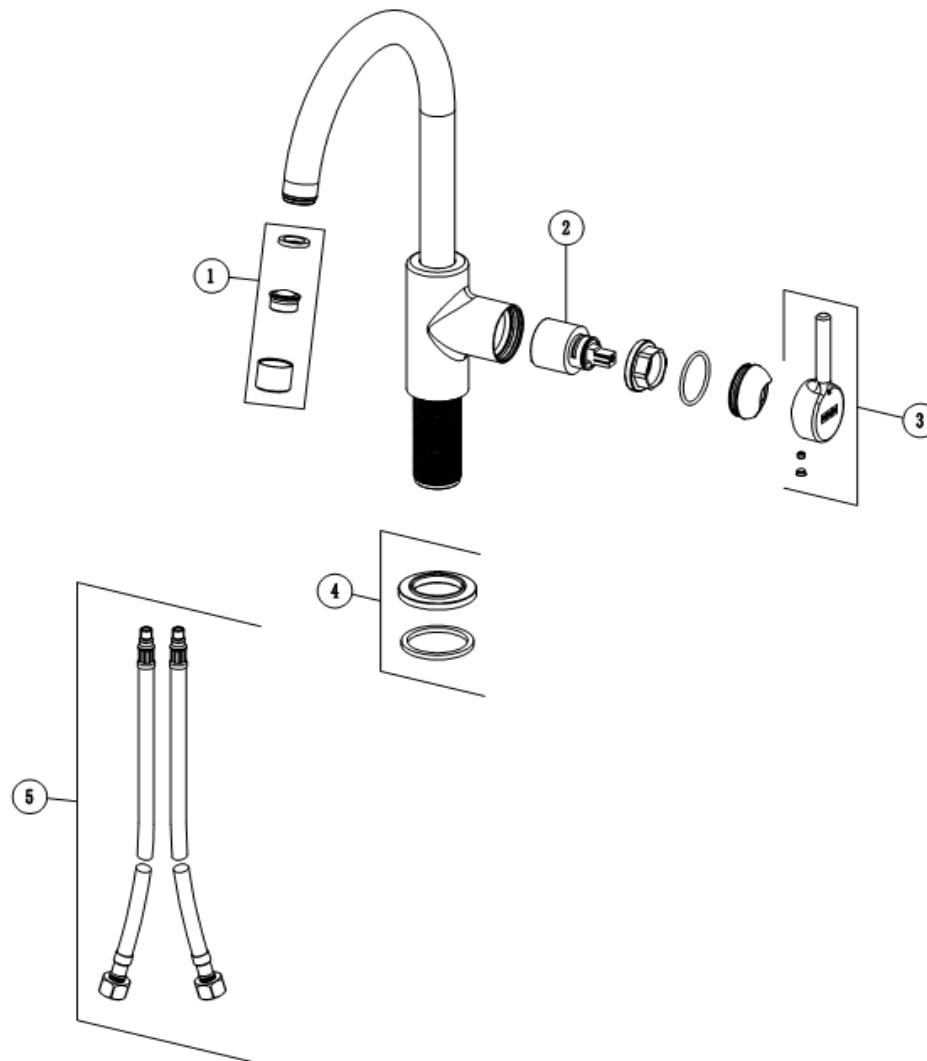

Line: Lina
 Model: Lina Swivel XL (EU Version)
 FUN: 115.0626.028
 Supplier Code: 70700309

No.	FAS#	FUN#	EAN	Description	Qty	Unit
1	27808876	133.0641.039	7612985973410	SP Aerator Set neoperl,Oyster	1	Set
2	27808838	133.0639.600	7612985964128	SP Tap cartridge KEROX/NKJ 35A HWS	1	Pcs
3	27808875	133.0641.038	7612985973403	SP Tap handle set,Oyster	1	Pcs
4	27808841	133.0639.624	7612985964159	SP Tap base ring,Chromed	1	Set
5	27808840	133.0639.623	7612985964142	SP Tap flexile hose TUCAI/G3/8xM8*1x500	1	Pair