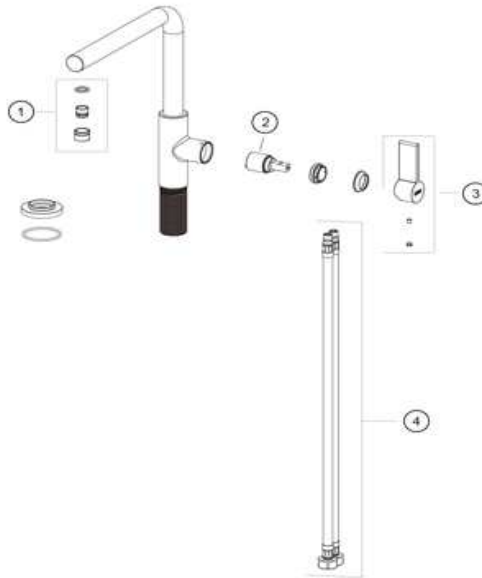

Line: Bell

Model: Swivel HP Chrome

FUN:115.0509.965

Supplier Code:70700309

SPARE PARTS LIST

Code in BOM	FAS P/N	Fun No	EAN	Description	QTY
1	27807490	133.0571.978	7612985659666	Aerator Set,chromed	1
2	27803574	133.0513.326	7612985250856	Cartridge	1
3	27807491	133.0571.979	7612985659673	Handle,chromed	1
4	27803578	133.0522.907	7612985450775	hot water supply hose	1
	27803579	133.0522.908	7612985450782	cold watersupply hose	1