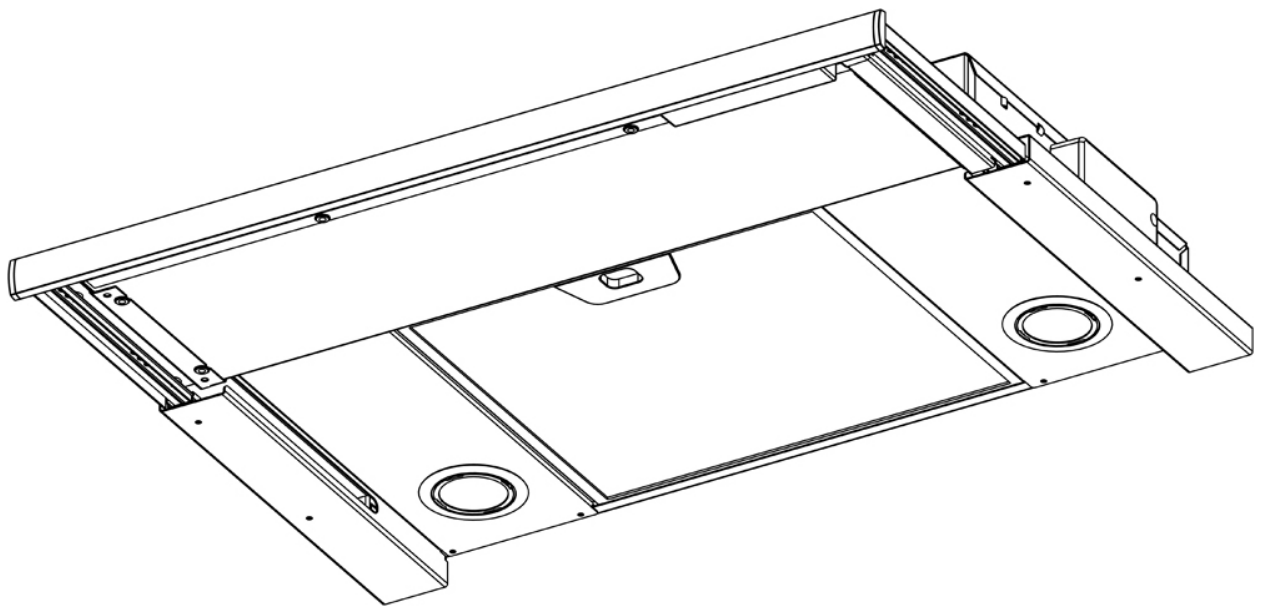

Reservdelista

Spiskåpa 392-10 LED
Franke

125810 / 1351