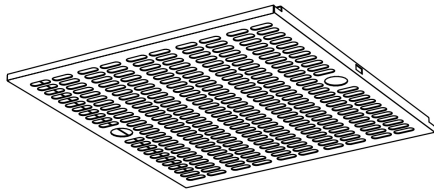

90

133.0304.973 Trådbygel 49cm 620
(111520)

100

133.0304.987 Metallfiler 49cm 620
(111762)

110

133.0305.058 Filterplåt 49cm silver 620
(111746-5)

120

133.0370.029 Kit: Drivdon, spotlights, kopplingsbox LED
LED Downlight 700mA 3000K 2 ST
Led Drivdon 700mA 1 ST
Kopplingsplint LED-belysning 1 ST