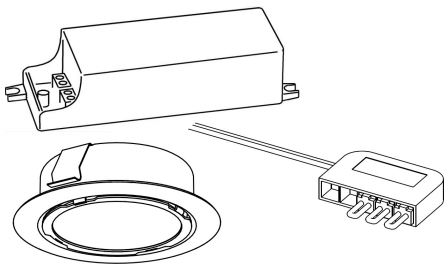

90

133.0304.973 Trådbygel 49cm 620
(111520)

100

133.0304.987 Metallfiler 49cm 620
(111762)

110

133.0305.058 Filterplåt 49cm silver 620
(111746-5)

120

133.0370.029 Kit: Drivdon, spotlights, kopplingsbox LED
LED Downlight 700mA 3000K 2 ST
Led Drivdon 700mA 1 ST
Kopplingsplint LED-belysning 1 ST