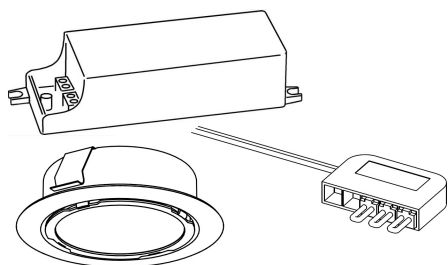

# Reservdelista

123553 / 0505

160

**112.0035.595** Stos 125-150 mm  
(111607)

170

**133.0370.029** Kit: Drivdon, spotlights, kopplingsbox LED  
LED Downlight 700mA 3000K 2 ST  
Led Drivdon 700mA 1 ST  
Kopplingsplint LED-belysning 1 ST