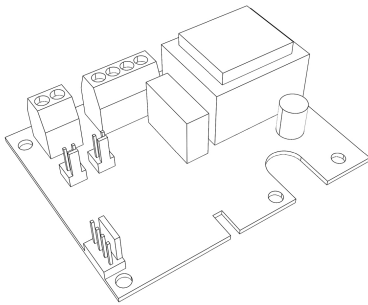

133.0305.014 Elektronisk spjällstyrning lägenhet
(131147)

30