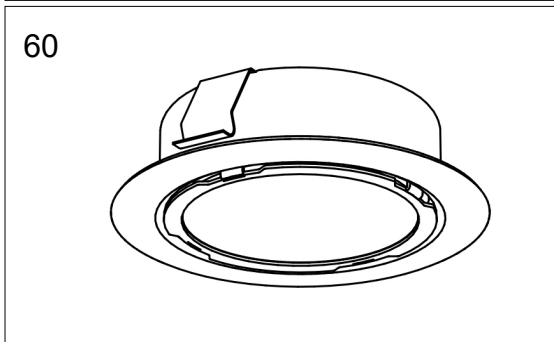

133.0320.141 Halogen spotlight S1000
(4269420)

133.0310.614 LED Spotlight
(101066)

UTGÅTT

133.0385.848 LED Spotlight 2W (2 st)
LED Downlight 700mA 3000K 2 ST