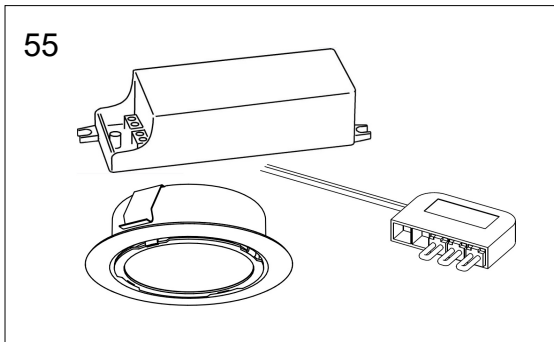

133.0370.029 Kit: Drivdon, spotlights, kopplingsbox LED
LED Downlight 700mA 3000K 2 ST
Led Drivdon 700mA 1 ST
Kopplingsplint LED-belysning 1 ST

60