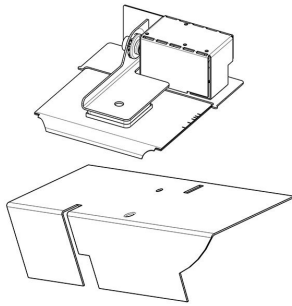

Reservdelista

125487 / 1142

170