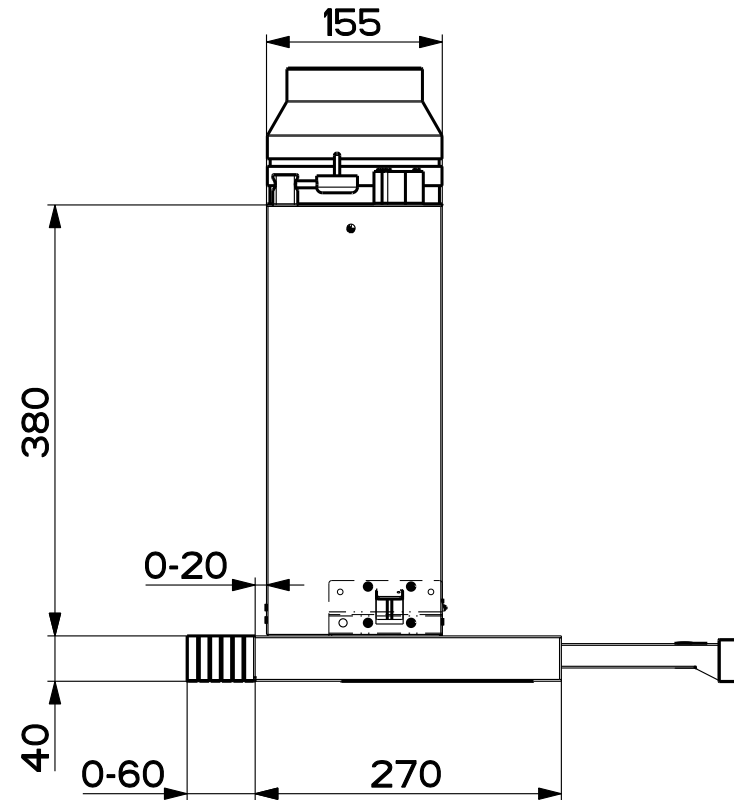

Created by <b>Galassi, Raffaele</b>	
Denomination <b>DIMENSIONAL DRAWING 60</b>	
Lang <b>EN</b>	Sheet <b>1/2</b>
Modif.by	
Approved by <b>Galassi, Raffaele</b>	
Approval date <b>03-Feb-2017</b>	
Doc. status <b>Released</b>	
Drawing N. <b>33B_770</b>	Rev <b>01</b>

Created by **Galassi, Raffaele**

Denomination  
**DIMENSIONAL DRAWING 60**

Lang **EN** Sheet **2/2**

Modif.by

Approved by **Galassi, Raffaele**

Approval date **03-Feb-2017**

Doc. status **Released**

Drawing N.  
**33B\_770**