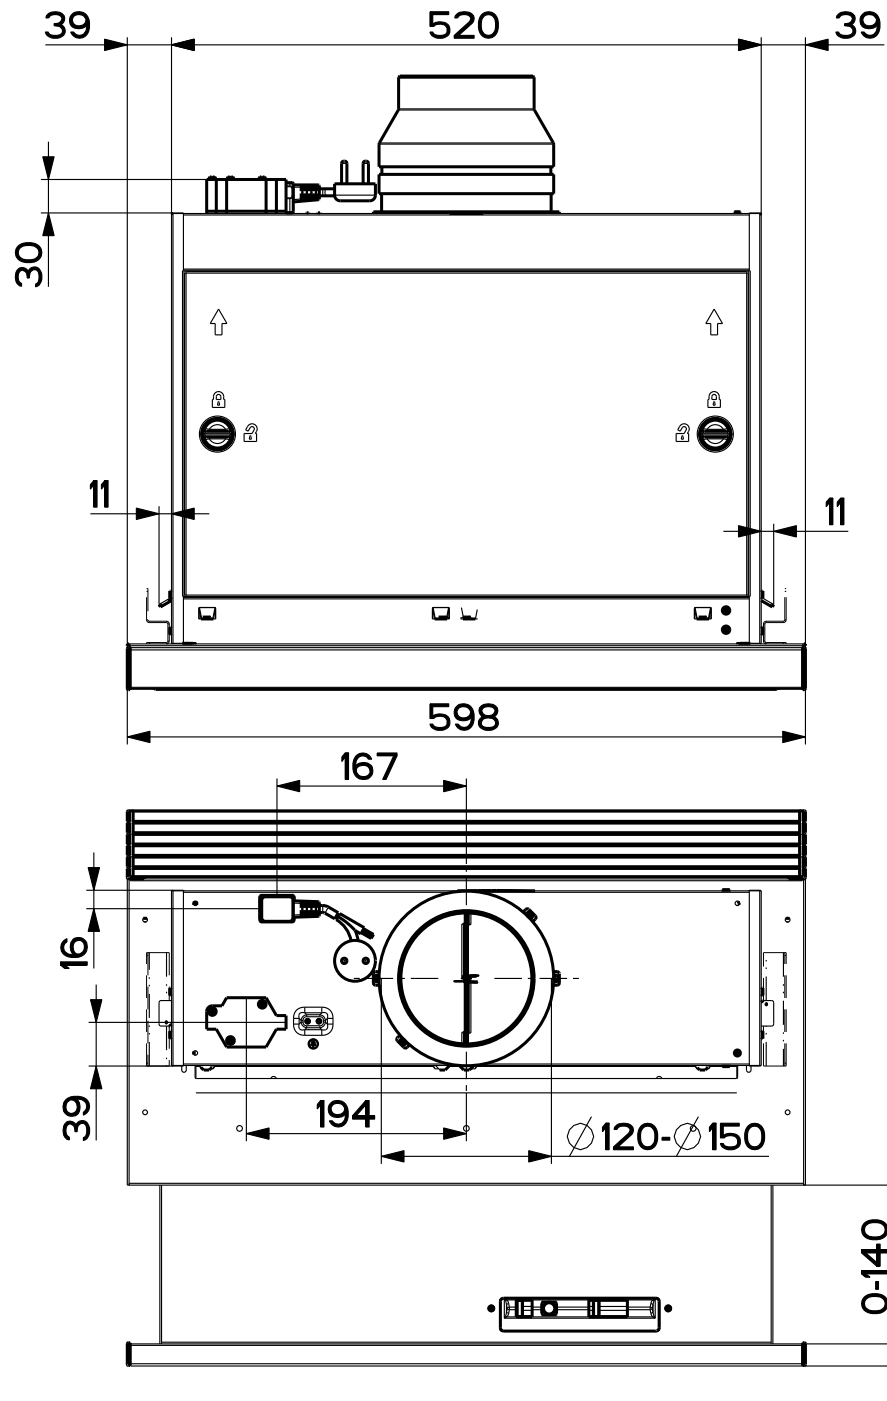

Created by <b>Galassi, Raffaele</b>	
Denomination <b>DIMENSIONAL DRAWING 60</b>	
Lang <b>EN</b>	Sheet <b>1/2</b>
Modif.by	
Approved by <b>Galassi, Raffaele</b>	
Approval date <b>03-Feb-2017</b>	
Doc. status <b>Released</b>	
Drawing N. <b>33B_770</b>	Rev <b>01</b>

Created by **Galassi, Raffaele**

Denomination  
**DIMENSIONAL DRAWING 60**

Lang **EN** Sheet **2/2**

Modif.by

Approved by **Galassi, Raffaele**

Approval date **03-Feb-2017**

Doc. status **Released**

Drawing N.  
**33B\_770**